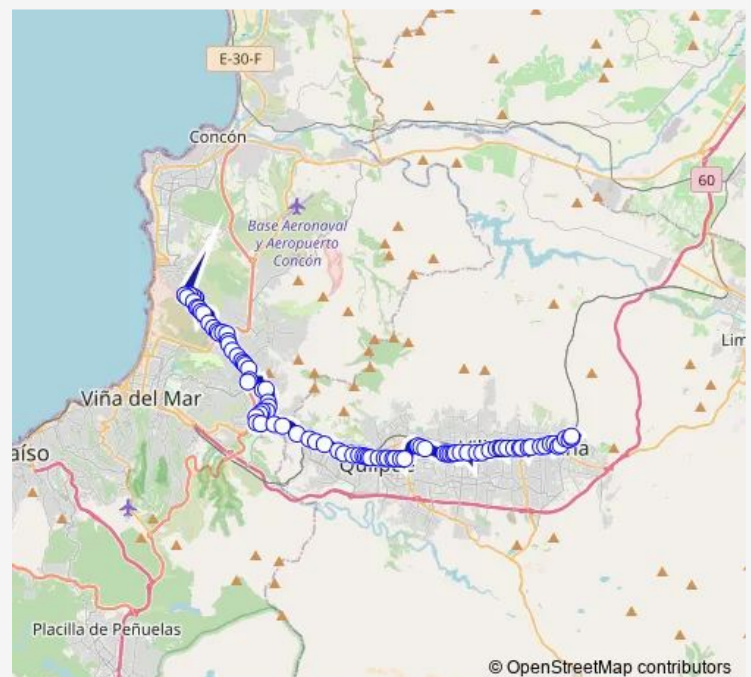

### Route schedule

Alejandro Navarrete 3276 / Norte — Garita San Jorge

Monday 06:00-22:00

Tuesday 06:00-22:00

Wednesday 06:00-22:00

Thursday 06:00-22:00

Friday 06:00-22:00

Saturday 06:00-22:00

### Route info

Direction: Alejandro Navarrete 3276 / Norte

Stops: 89

Trip Duration: 0 hour 54 min

306 — Peñablanca - Clinica Reñaca

Carlos Ibañez Del Campo - Luis Ayala

Carlos Ibañez Del Campo - Anita Lizama