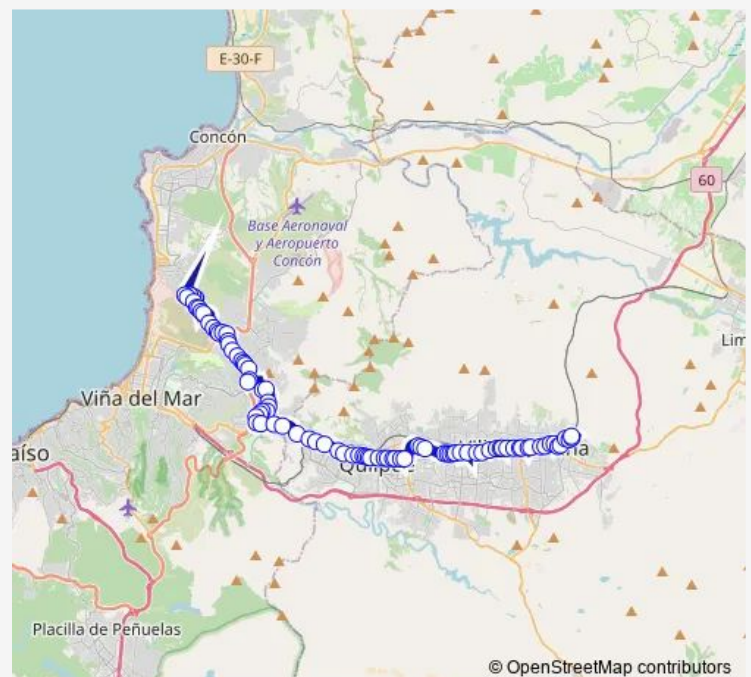

### Route schedule

Alejandro Navarrete 3276 / Norte — Garita San Jorge

Monday 06:00-22:00

Tuesday 06:00-22:00

Wednesday 06:00-22:00

Thursday 06:00-22:00

Friday 06:00-22:00

Saturday 06:00-22:00

### Route info

Direction: Alejandro Navarrete 3276 / Norte

Stops: 89

Trip Duration: 0 hour 54 min

306 — Peñablanca - Clinica Reñaca

BusMaps

Carlos Ibañez Del Campo - Luis Ayala

Carlos Ibañez Del Campo - Anita Lizama