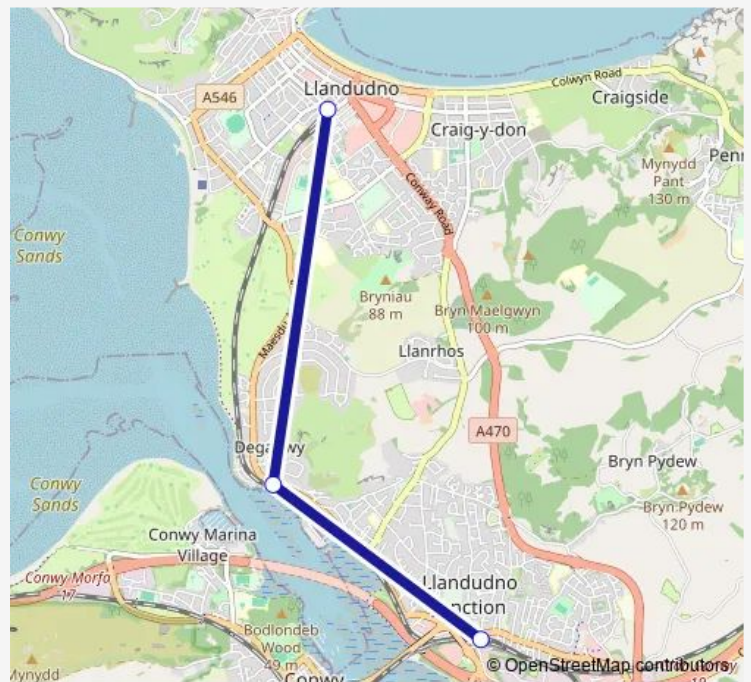

Rail Aw:Llj->Lld AW train service from LLJ to Lld

[Go to website](#)

Direction

Llandudno Junction — Llandudno

3 stops

[Open route schedule](#)

Llandudno Junction

Deganwy

Saturday 06:51-21:31

Sunday 10:03-17:40

Route info

Direction: Llandudno Junction

Stops: 3

Trip Duration: 0 hour 10 min

■ Aw:Llj->Lld — AW train service from LLJ to Lld

Aw:Llj->Lld Rail time schedules and route maps are available in an offline PDF at busmaps.com. Use the busmaps.com website to see live bus times, train schedule or subway schedule, and step-by-step directions for all public transit in Conwy