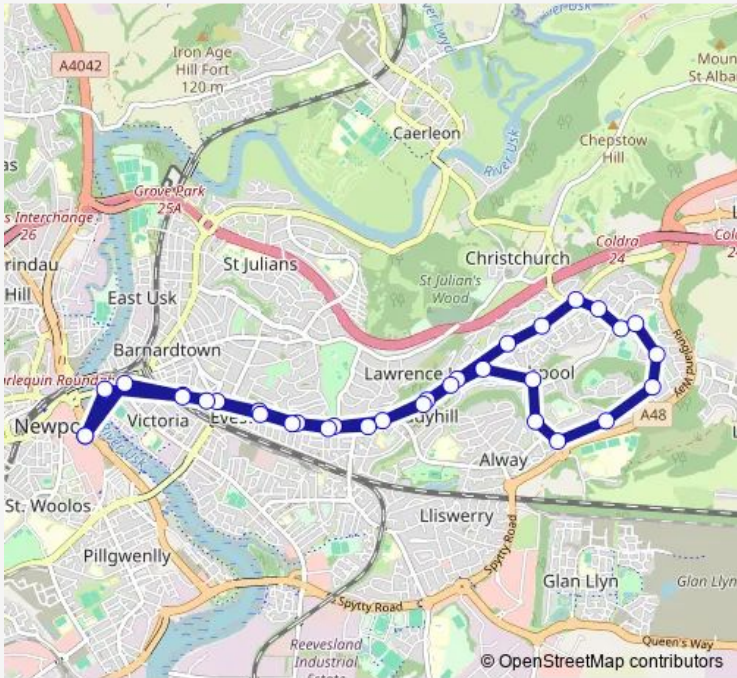

Bus 8C Newport - Ringland via Llanwern Road

[Go to website](#)

Direction
 Friars Walk 4 — Friars Walk 4
 33 stops
[Open route schedule](#)

- Friars Walk 4
- Newport Cenotaph
- Maindee Library
- Maindee Square
- Eveswell School
- Walmer Road
- Beechwood Park
- Acacia Avenue
- Farmwood Close
- Glanwern Grove
- Man of Gwent
- Bishop Lane
- Royal Oak
- Hawkins Crescent
- Ringland Centre
- Milton Primary School
- Playford Crescent
- Sterndale Bennett Road
- Broadwood Close
- Ringland Way
- Stanford Road

Route schedule
 Friars Walk 4 — Friars Walk 4

Monday	07:16-18:13
Tuesday	07:16-18:13
Wednesday	07:16-18:13
Thursday	07:16-18:13
Friday	07:16-18:13
Saturday	07:08-18:13
Sunday	—

Route info
 Direction: Friars Walk 4
 Stops: 33
 Trip Duration: 0 hour 42 min

8C — Newport - Ringland via Llanwern Road **BusMaps**

Dents Hill

Dale Road

Glanwern Grove

Farmwood Close

Lawrence Hill

Beechwood Park

Carisbrooke Road

Eveswell School

Maindee Square

Maindee Library

Clarence Place

Friars Walk 4

8C Bus time schedules and route maps are available in an offline PDF at busmaps.com. Use the busmaps.com website to see live bus times, train schedule or subway schedule, and step-by-step directions for all public transit in Newport