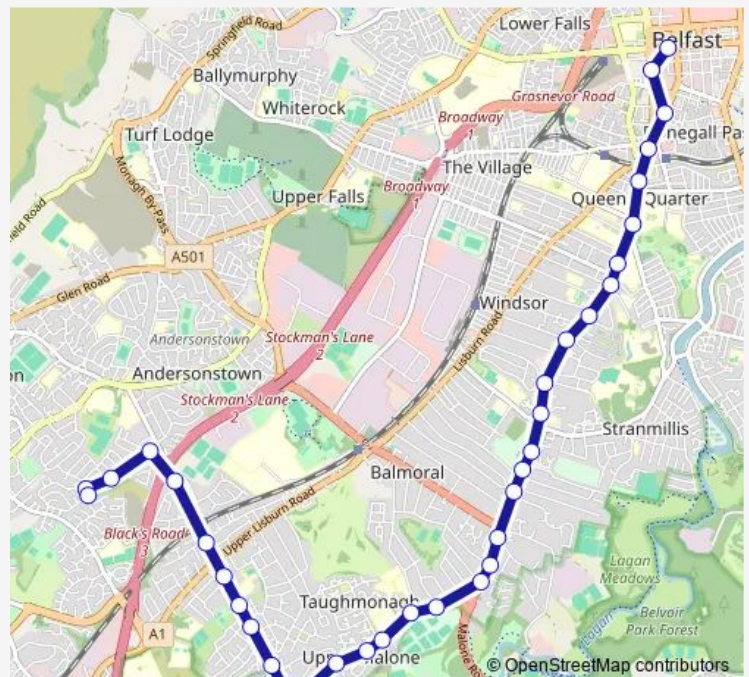

Bus 8C Ladybrook - Malone - City Centre

[Go to website](#)

Direction

Howard Street — Ladybrook Terminus

35 stops

[Open route schedule](#)

- Howard Street
- Great Northern Mall
- Dublin Road
- Bradbury Place
- Upper Crescent
- Queen's University Belfast
- Eglantine Avenue
- Chlorine Gardens
- Sans Souci Park
- Beechlands
- Notting Hill
- Cranmore Park
- Osbourne
- Bladon Drive
- Myrtlefield Park
- Balmoral Avenue
- Mount Eden Park
- Malone Hill Park
- Bristow Park
- Greenview Park
- Malton Drive

Route schedule

Howard Street — Ladybrook Terminus

Monday	16:05-17:45
Tuesday	16:05-17:45
Wednesday	16:05-17:45
Thursday	16:05-17:45
Friday	16:05-17:45
Saturday	—
Sunday	—

Route info

Direction: Howard Street

Stops: 35

Trip Duration: 0 hour 39 min

8C — Ladybrook - Malone - City Centre

Dub Lane

Malone Heights

Malone View

Trossachs

Chippendale Court

De Beere Court

Finaghy Youth Club

Finaghy Health Centre

Finaghy Park Central

Orchardville

Ladybrook Shops

Ladybrook Avenue

Ladybrook Cross