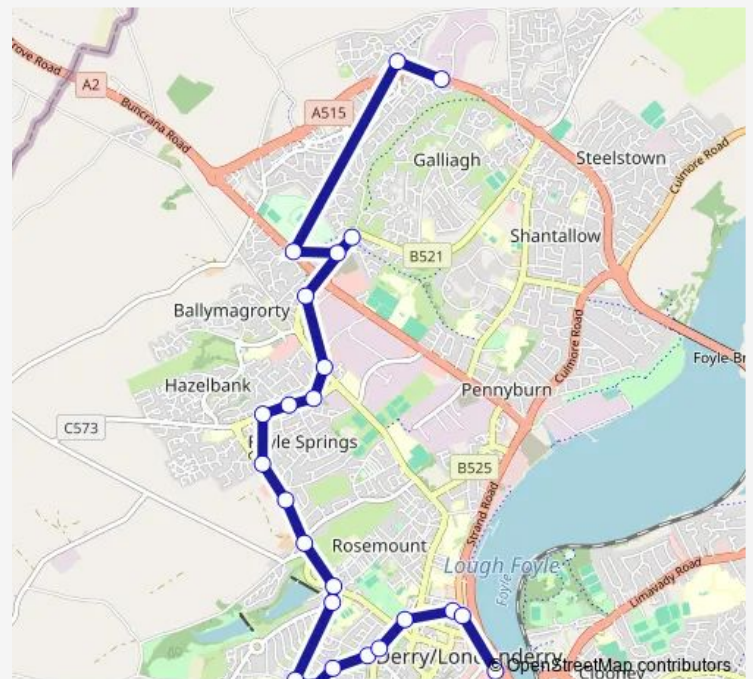

Bus 8c Fernabbey - Altnagelvin Hospital

[Go to website](#)

Direction

Fernabbey — Derry Londonderry Bus Station

24 stops

[Open route schedule](#)

Fernabbey

Glenabbey

Templegrove

Templemore Road

College Glen

Branch Road

Springvale Park

Foyle Springs

Bantry Road

Lowry's Lane

Eastway

Laburnum Terrace

Windsor Terrace

Route schedule

Fernabbey — Derry Londonderry Bus Station

Monday	07:00
Tuesday	07:00
Wednesday	07:00
Thursday	07:00
Friday	07:00
Saturday	07:00
Sunday	—

Route info

Direction: Fernabbey

Stops: 24

Trip Duration: 0 hour 27 min

8c — Fernabbey - Altnagelvin Hospital

Clarendon Street

Quayside Shopping Centre

Derry Londonderry Bus Station

8c Bus time schedules and route maps are available in an offline PDF at busmaps.com. Use the busmaps.com website to see live bus times, train schedule or subway schedule, and step-by-step directions for all public transit in Derry