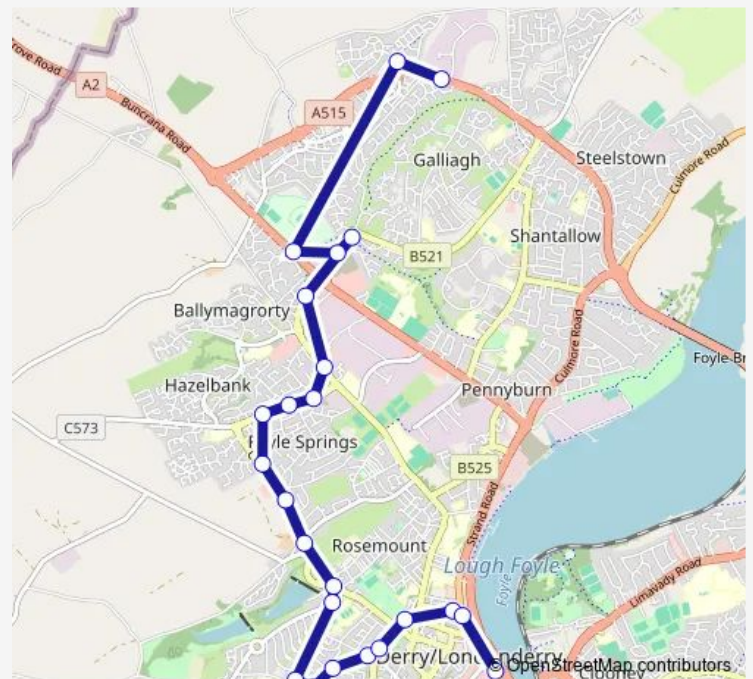

Templegrove

Templemore Road

College Glen

Branch Road

Springvale Park

Foyle Springs

Bantry Road

Lowry's Lane

Eastway

Laburnum Terrace

Windsor Terrace

Route schedule

Fernabbey — Derry Londonderry Bus Station

Monday 07:00

Tuesday 07:00

Wednesday 07:00

Thursday 07:00

Friday 07:00

Saturday 07:00

Sunday —

Route info

Direction: Fernabbey

Stops: 24

Trip Duration: 0 hour 27 min

8c — Fernabbey - Altnagelvin Hospital

Clarendon Street

Quayside Shopping Centre

Derry Londonderry Bus Station

8c Bus time schedules and route maps are available in an offline PDF at busmaps.com. Use the busmaps.com website to see live bus times, train schedule or subway schedule, and step-by-step directions for all public transit in Derry