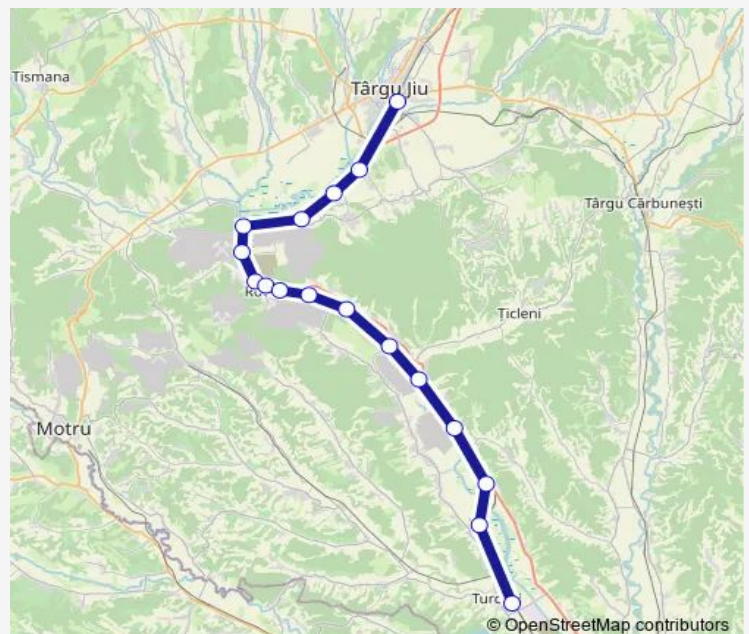

Bâlteni h.

Peșteana Jiu h.

Plopșoru

Sărdănești h.

Gârbovu h.

Turceni

Route schedule

Târgu Jiu — Turceni

Monday	12:15
Tuesday	12:15
Wednesday	12:15
Thursday	12:15
Friday	12:15
Saturday	12:15
Sunday	12:15

Route info

Direction: Târgu Jiu

Stops: 17

Trip Duration: 1 hour 50 min

R: Târgu Jiu - Turceni Rail time schedules and route maps are available in an offline PDF at busmaps.com. Use the busmaps.com website to see live bus times, train schedule or subway schedule, and step-by-step directions for all public transit in Rovinari