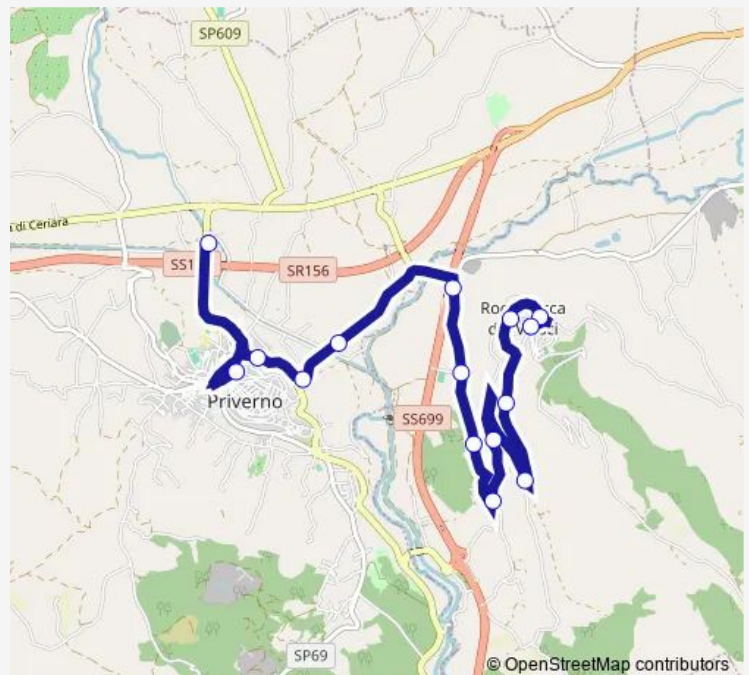

Priverno | Circonvallazione # f3640

Priverno | Via Volsci Via Campo Seratto # f3641

Priverno | Via Volsci Via Grotticelle # f3642

Roccasecca V. | Via Serroni Via Volsci # f3643

Roccasecca V. | Via Serroni (Km 3) # f3644

Roccasecca V. | Via Serroni (Km 4) # f3645

Roccasecca V. | Via Serroni Via Bove # f3646

Roccasecca V. | Via Serroni (Km 6) # f3647

Roccasecca V. | Via 21 Aprile Via Fornace # f3648

Roccasecca V. | Via 21 Aprile Via Latina # f3649

Roccasecca V. | Località Casini # f3650

Roccasecca V. | Via Vadolenti # f3651

Roccasecca dei Volsci | piazza Santa Maria # f3652

Route schedule

Priverno Ist.Agrario # 5585 — Roccasecca dei Volsci | piazza Santa Maria # f3652

Monday	13:40
Tuesday	13:40
Wednesday	13:40
Thursday	13:40
Friday	13:40
Saturday	—
Sunday	—

Route info

Direction: Priverno Ist.Agrario # 5585

Stops: 15

Trip Duration: 0 hour 27 min

Bus time schedules and route maps are available in an offline PDF at busmaps.com. Use the busmaps.com website to see live bus times, train schedule or subway schedule, and step-by-step directions for all public transit in Roccasecca dei Volsci