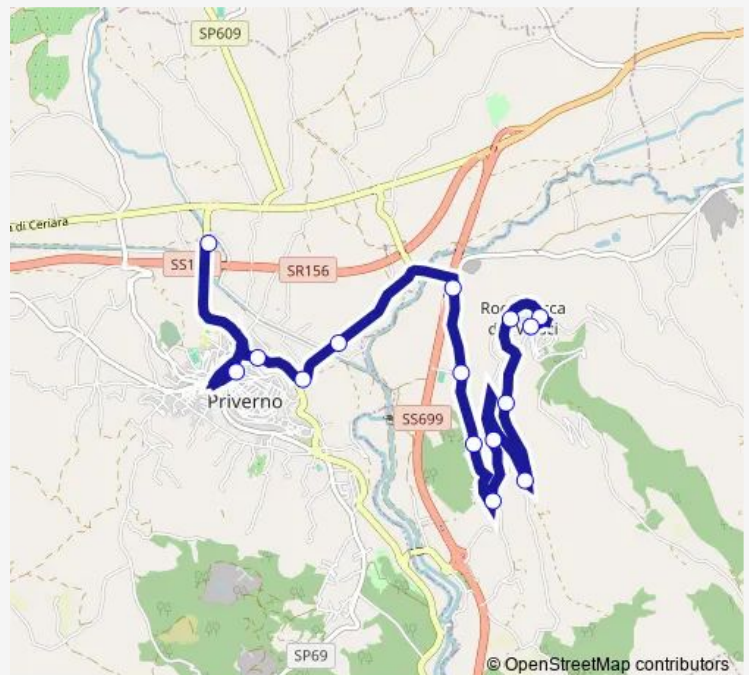

Priverno | Circonvallazione # f3640

Priverno | Via Volsci Via Campo Seratto # f3641

Priverno | Via Volsci Via Grotticelle # f3642

Roccasecca V. | Via Serroni Via Volsci # f3643

Roccasecca V. | Via Serroni (Km 3) # f3644

Roccasecca V. | Via Serroni (Km 4) # f3645

Roccasecca V. | Via Serroni Via Bove # f3646

Roccasecca V. | Via Serroni (Km 6) # f3647

Roccasecca V. | Via 21 Aprile Via Fornace # f3648

Roccasecca V. | Via 21 Aprile Via Latina # f3649

Roccasecca V. | Località Casini # f3650

Roccasecca V. | Via Vadolenti # f3651

Roccasecca dei Volsci | piazza Santa Maria # f3652

Route schedule

Priverno Ist.Agrario # 5585 — Roccasecca dei Volsci | piazza Santa Maria # f3652

Monday	13:40
Tuesday	13:40
Wednesday	13:40
Thursday	13:40
Friday	13:40
Saturday	—
Sunday	—

Route info

Direction: Priverno Ist.Agrario # 5585

Stops: 15

Trip Duration: 0 hour 28 min

Bus time schedules and route maps are available in an offline PDF at busmaps.com. Use the busmaps.com website to see live bus times, train schedule or subway schedule, and step-by-step directions for all public transit in Roccasecca dei Volsci