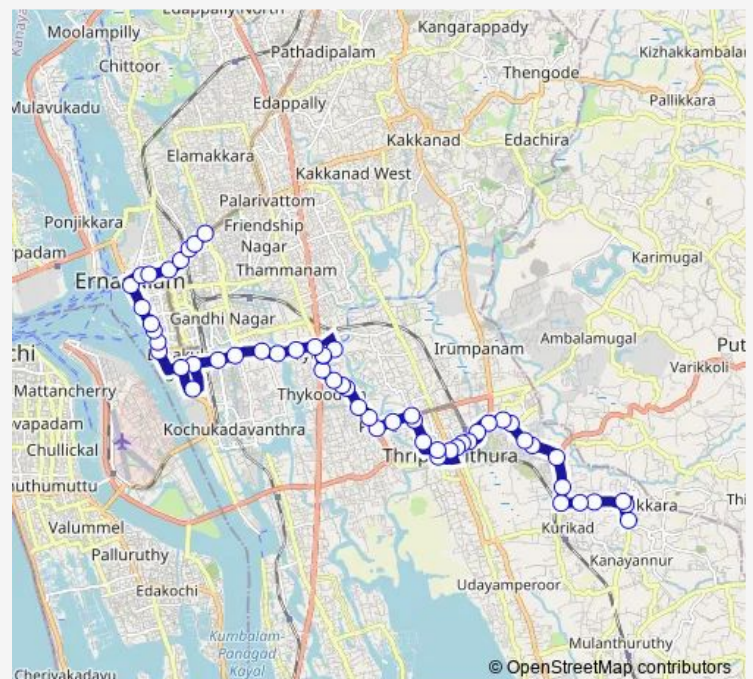

### Route schedule

Chottanikkara — Kaloor

Monday 06:00

Tuesday 06:00

Wednesday 06:00

Thursday 06:00

Friday 06:00

Saturday 06:00

### Route info

Direction: Chottanikkara

Stops: 56

Trip Duration: 1 hour 6 min

Chottanikkara ↔ Kaloor (via Menaka)

BusMaps

Vadakkekkotta

Menakakotta