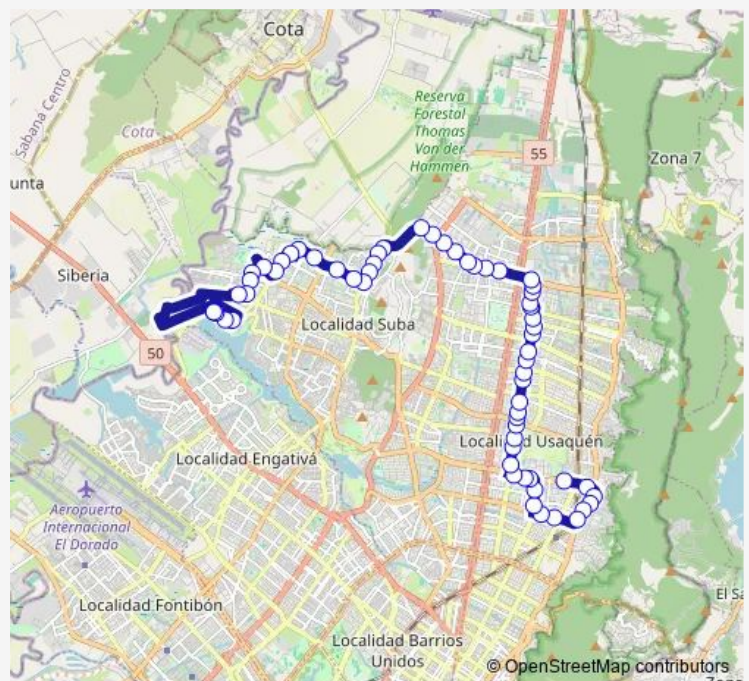

AK 19 - AC 134

AK 19 - CL 134a

AK19 - CL 135

AK 19 - CL 138

Route schedule

CL 132 - KR 145A Br Villa Gloria Gaitana — CL 132 - KR 145A Br Villa Gloria Gaitana

Monday 04:08-23:56

Tuesday 04:08-23:56

Wednesday 04:08-23:56

Thursday 04:08-23:56

Friday 04:08-23:56

Saturday 05:12-23:56

Sunday 06:04-23:03

Route info

Direction: CL 132 - KR 145A Br Villa Gloria Gaitana

Stops: 62

Trip Duration: 3 hour 41 min

C161 — Villa Gloria

AK 19 - CL 145

AK 19 - AC 147

AK 19 - CL 150

AK 19 - CL 151

AK 19 - CL 154

AK 19 - CL 160

—

Friday

—

Saturday

—

Sunday

07:08-13:47

Route info