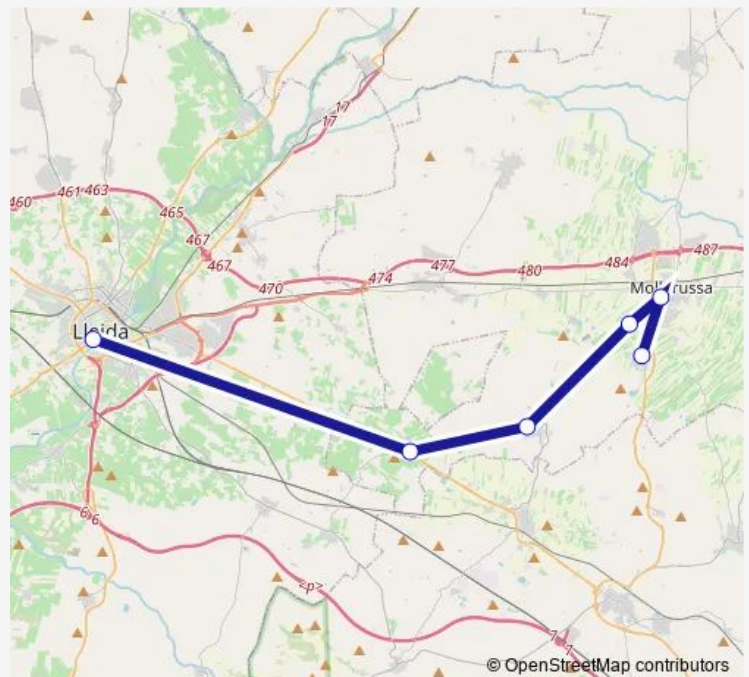

### Direction

Lleida — Miralcamp

5 stops

[Open route schedule](#)

Lleida

Margalef

Torregrosa

Mollerussa - Font De L'albada

### Route schedule

Lleida — Miralcamp

Monday	08:45-20:15
Tuesday	08:45-20:15
Wednesday	08:45-20:15
Thursday	08:45-20:15
Friday	08:45-20:15
Saturday	11:15-18:15
Sunday	—

### Route info

Direction: Lleida

Stops: 5

Trip Duration: 0 hour 45 min

ALSA - Lleida-Pui Bus time schedules and route maps are available in an offline PDF at [busmaps.com](https://busmaps.com). Use the [busmaps.com](https://busmaps.com) website to see live bus times, train schedule or subway schedule, and step-by-step directions for all public transit in Juneda