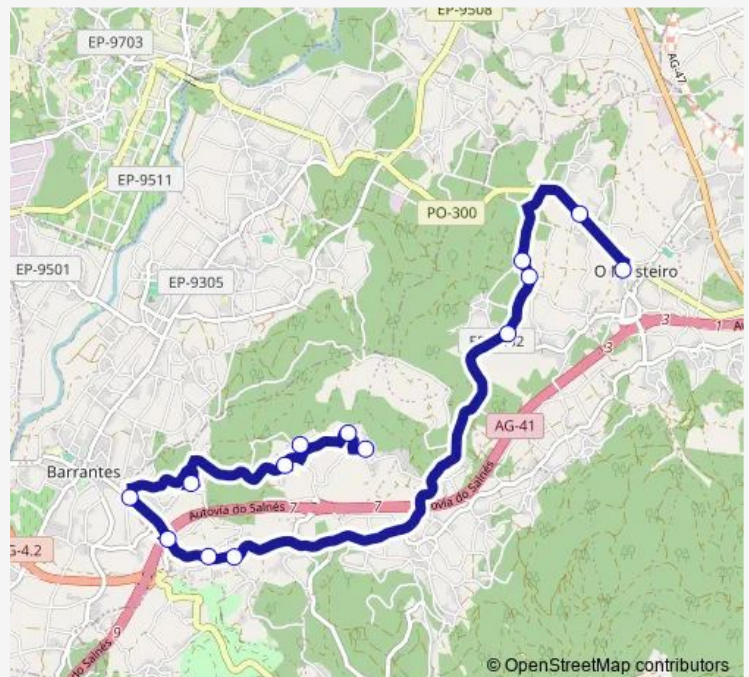

Pazo Saleta

Zacande (Centro Médico)

CPI de Mosteiro-Meis

Route schedule

Talide I — CPI de Mosteiro-Meis

| | |
|-----------|-------|
| Monday | 08:43 |
| Tuesday | 08:43 |
| Wednesday | 08:43 |
| Thursday | — |
| Friday | 08:43 |
| Saturday | — |
| Sunday | — |

Route info

Direction: Talide I

Stops: 14

Trip Duration: 0 hour 32 min

XG814028 — CPI de Mosteiro-Meis-Talide 1

BusMaps

XG814028 Bus time schedules and route maps are available in an offline PDF at busmaps.com. Use the busmaps.com website to see live bus times, train schedule or subway schedule, and step-by-step directions for all public transit in Pontevedra