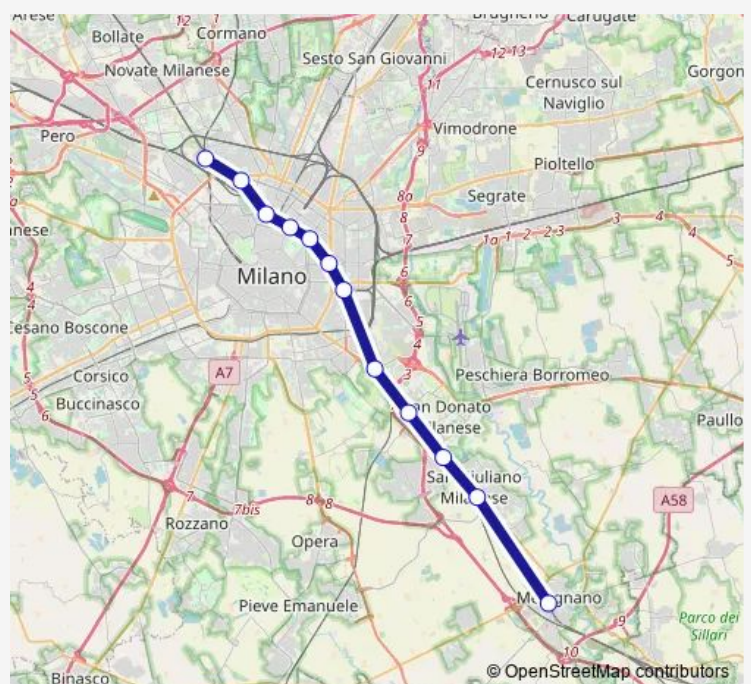

Milano Rogoredo

Milano Porta Vittoria

Milano Dateo

Milano Porta Venezia

Milano Repubblica

Milano Porta Garibaldi Passante

Milano Lancetti

Milano Bovisa Politecnico

### Route schedule

Melegnano — Milano Bovisa Politecnico

Monday 06:53-20:53

Tuesday 06:53-20:53

Wednesday 06:53-20:53

Thursday 06:53-20:53

Friday 06:53-20:53

Saturday —

### Route info

Direction: Melegnano

Stops: 12

Trip Duration: 0 hour 46 min

**Direction**

Milano Bovisa Politecnico — Melegnano

12 stops

[Open route schedule](#)