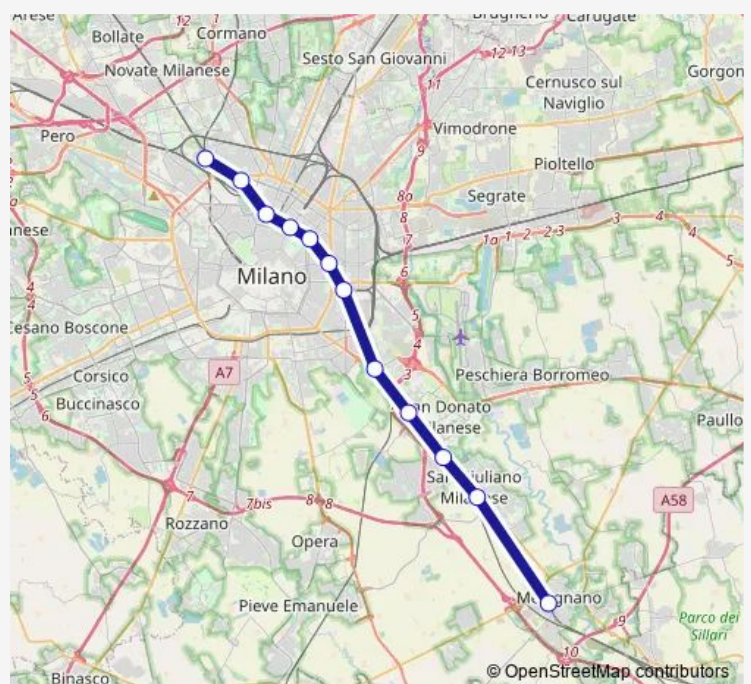

Milano Rogoredo

Milano Porta Vittoria

Milano Dateo

Milano Porta Venezia

Milano Repubblica

Milano Porta Garibaldi Passante

Milano Lancetti

Milano Bovisa Politecnico

### Route schedule

Melegnano — Milano Bovisa Politecnico

Monday 06:53-20:53

Tuesday 06:53-20:53

Wednesday 06:53-20:53

Thursday 06:53-20:53

Friday 06:53-20:53

Saturday —

### Route info

Direction: Melegnano

Stops: 12

Trip Duration: 0 hour 46 min

**Direction**

Milano Bovisa Politecnico — Melegnano

12 stops

[Open route schedule](#)