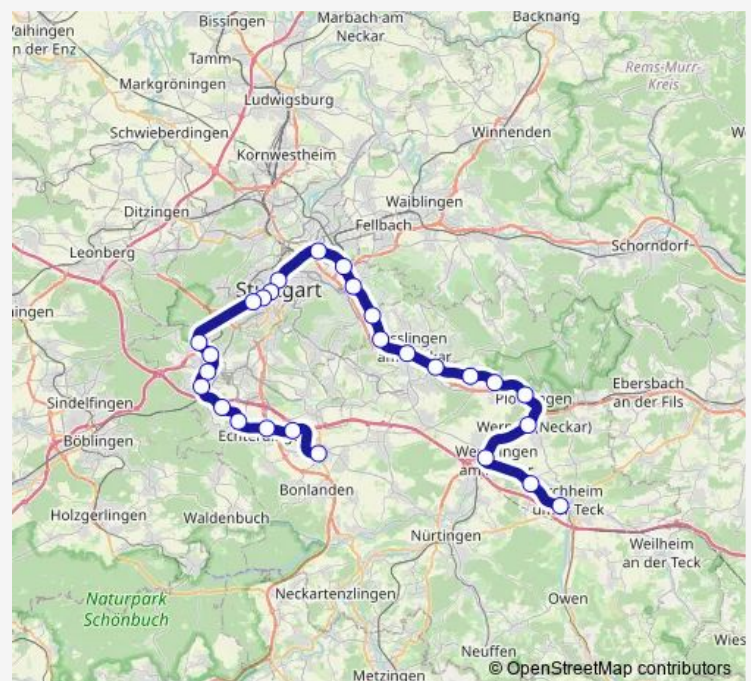

Obertürkheim

Untertürkheim

Neckarpark

Bad Cannstatt

Stuttgart Hauptbahnhof (tief)

Stadtmitte

Feuersee

Schwabstraße

03:20-02:20⁺¹

Sunday

03:20-00:20⁺¹

Route info

Direction: Kirchheim (T)

Stops: 27

Trip Duration: 1 hour 22 min

S12 — Kirchheim (T) - Plochingen - Stuttgart - Herrenberg

Rohr

Oberaichen

Leinfelden

Echterdingen

Flughafen/Messe

Filderstadt

S12 Suburban Railway time schedules and route maps are available in an offline PDF at busmaps.com. Use the busmaps.com website to see live bus times, train schedule or subway schedule, and step-by-step directions for all public transit in Stuttgart