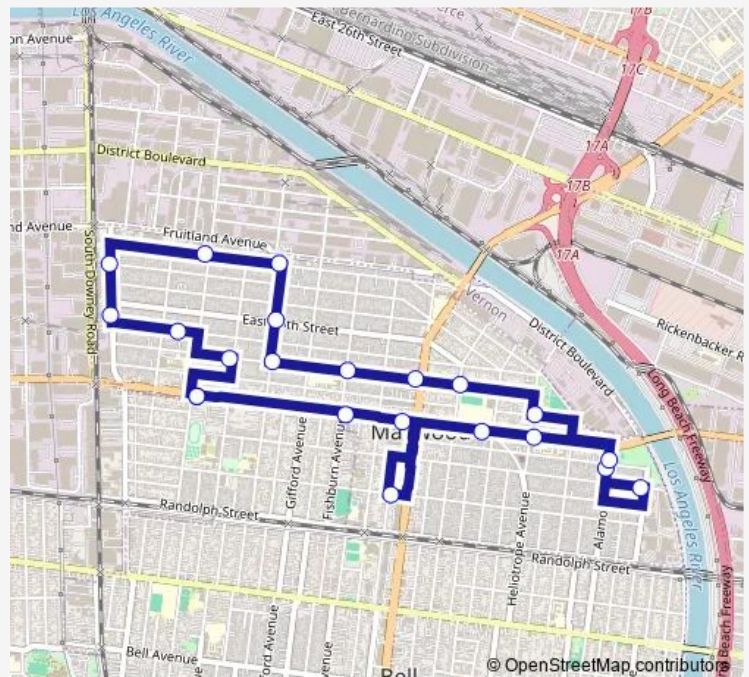

E 57th St / Fishburn

E 57th St / Corona

Corona / E 55th St

E 52nd St / Corona

E 52nd St / Loma Vista

Maywood / E 53rd St

Maywood / E 56th St (Benito Juarez Park)

E 56th St (Pixley Bunny Park)

### Route schedule

Slauson / Loma Vista — Slauson / Loma Vista

Monday 07:00-16:28

Tuesday 07:00-16:28

Wednesday 07:00-16:28

Thursday 07:00-16:28

Friday 07:00-16:28

Saturday 09:00-14:42

### Route info

Direction: Slauson / Loma Vista

Stops: 22

Trip Duration: 0 hour 36 min

■ Maywood Express Shuttle

BusMaps

Bus time schedules and route maps are available in an offline PDF at [busmaps.com](https://busmaps.com). Use the [busmaps.com](https://busmaps.com) website to see live bus times, train schedule or subway schedule, and step-by-step directions for all public transit in Los Angeles