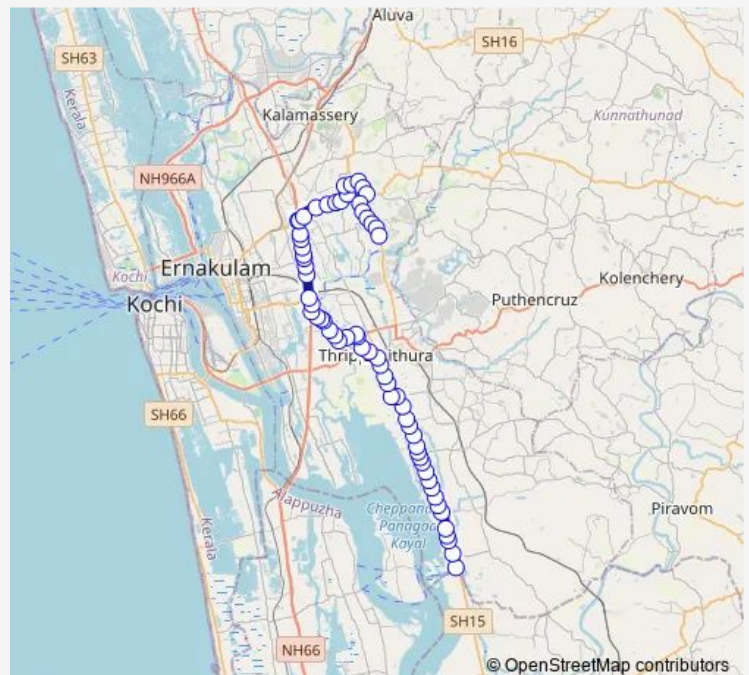

Thursday 06:00

Friday 06:00

Saturday 06:00

Sunday 06:00

Route info

Direction: Chittethukara

Stops: 65

Trip Duration: 1 hour 27 min

Friday 06:00

Saturday 06:00

Sunday 06:00

Route info

Direction: Poothota

Stops: 65

Trip Duration: 1 hour 26 min

Statue Junction