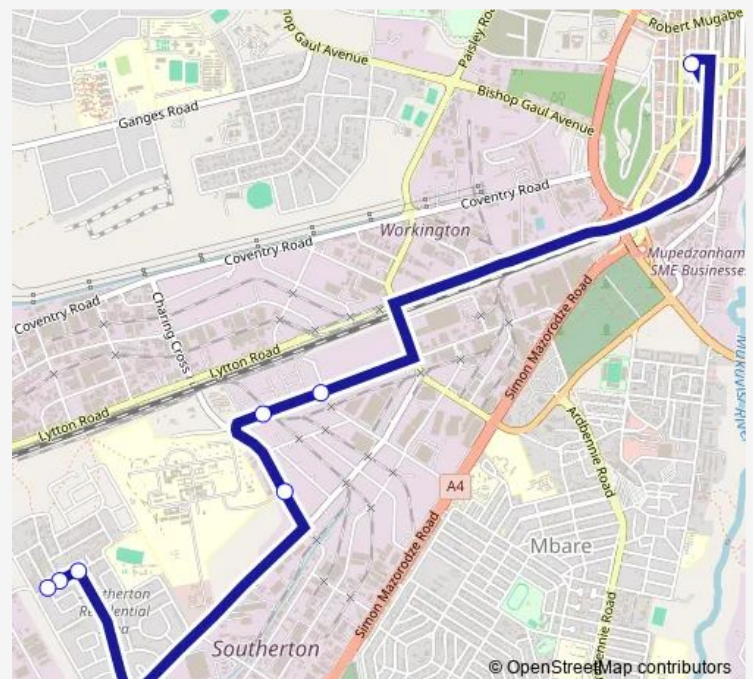

### Direction

Market Square — Gomo Southerton

7 stops

[Open route schedule](#)

Market Square

Eve's Bar

Comoil Fuel Station

Harare Central Hospital, Lobengula Road

### Route schedule

Market Square — Gomo Southerton

Monday	13:35
Tuesday	13:35
Wednesday	13:35
Thursday	13:35
Friday	13:35
Saturday	13:35
Sunday	13:35

### Route info

Direction: Market Square

Stops: 7

Trip Duration: 0 hour 21 min

Market Square to Southerton

Communal Taxi Service time schedules and route maps are available in an offline PDF at [busmaps.com](https://busmaps.com). Use the [busmaps.com](https://busmaps.com) website to see live bus times, train schedule or subway schedule, and step-by-step directions for all public transit in Harare