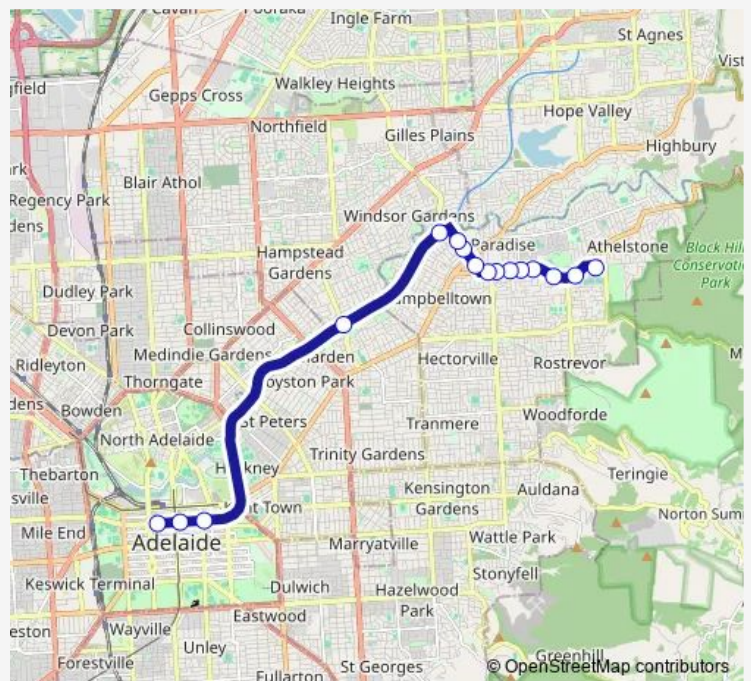

Stop F2 Grenfell St - North side

Stop H1 Grenfell St - North side

Zone B Klemzig Interchange - West side

Zone E Paradise Interchange - North West side

Stop School St Ignatius Senior College Manresa Ct

Route schedule

Route info

Direction: Stop C1 Currie St - North side

Stops: 6

Trip Duration: 0 hour 30 min

928 — Saint Ignatius' College Senior School to City

Direction

Stop School St Ignatius Senior College Manresa Ct — Stop W1 Currie St - South side

16 stops

[Open route schedule](#)

Stop School St Ignatius Senior College Manresa Ct

Stop 30 Gorge Rd - South side

Stop 29 Gorge Rd - South side

Stop 28 Gorge Rd - South Side

Stop 27 Gorge Rd - South side

Stop 26A Gorge Rd - South side

Stop 26 Gorge Rd - South side

Stop 25 Gorge Rd - South side

Stop 24A Darley Rd - West side

Stop 25 Darley Rd - South West side

Stop 25A Darley Rd - West side

Zone B Paradise Interchange - South East side

Zone A Klemzig Interchange - East side