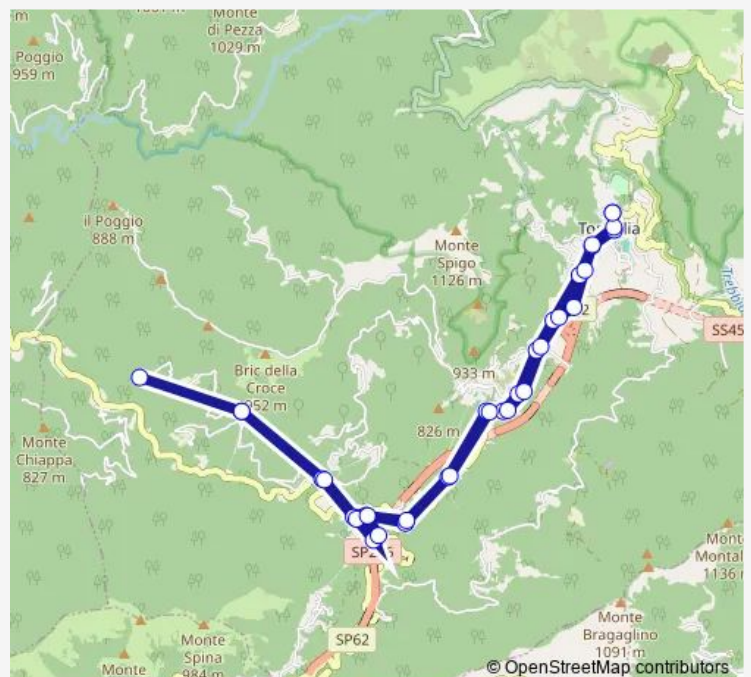

Saturday —

Sunday —

Route info

Direction: Via Matteotti 57 Rim. Amt

Stops: 22

Trip Duration: 0 hour 45 min

928

Direction

Via Matteotti 57 Rim. Amt — Via Matteotti 57 Rim. Amt

29 stops

[Open route schedule](#)

Via Matteotti 57 Rim. Amt

P.Zza Cavour 7 Torriglia Centro

Via Costa Loc. Laccetto

Via Rosciano F. 9 Loc. Prato

Loc. Canevello 10

Wednesday —

Thursday —

Friday —

Saturday —

Sunday —

Route info

Direction: Via Matteotti 57 Rim. Amt

Stops: 29

Route info

Direction: Via Matteotti 57 Rim. Amt

Stops: 23

Trip Duration: 0 hour 45 min

Direction

Via Matteotti 57 Rim. Amt — Via Matteotti 57 Rim. Amt

25 stops

[Open route schedule](#)