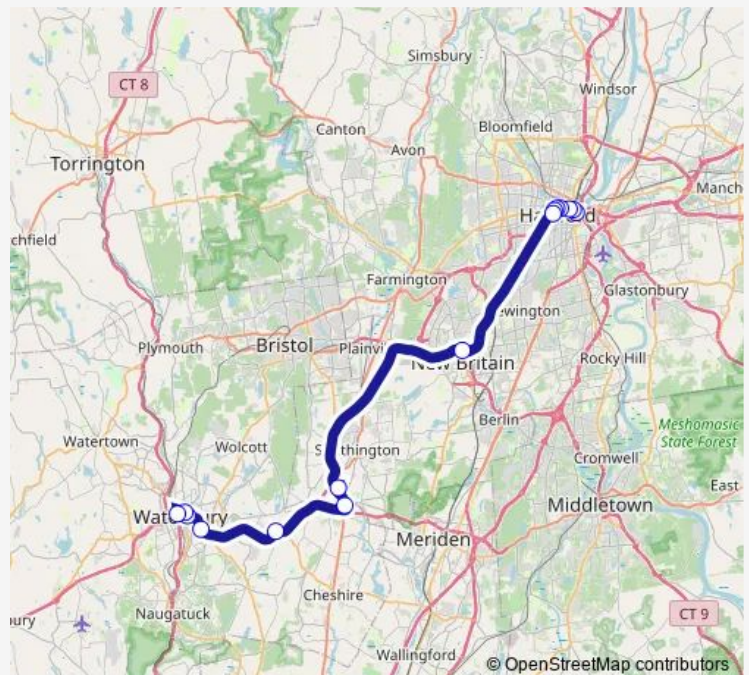

Plantsville Park & Ride @ South Main St (CT 10)

Milldale Park & Ride @ Highland Ave

Cheshire Park & Ride @ Waterbury Rd

Hamilton Ave Park & Ride @ opp St. Josephs Cemetery

S Elm St @ St Mary's Hospital

E Main St @ Phoenix St

Saturday 05:40-23:40

Sunday 07:10-19:10

**Route info**

Direction: Main St @ Atheneum Sq

Stops: 15

Trip Duration: 1 hour 8 min

928 — Southington/Cheshire/Waterbury

## Direction

Meadow St @ Waterbury RR Stn — Central Row South Side @ Travelers

16 stops

[Open route schedule](#)

Meadow St @ Waterbury RR Stn

W Main St @ Leavenworth St

S Elm St @ Scovill St

Hamilton Ave Park & Ride @ opp St. Josephs Cemetery

Cheshire Park & Ride @ Waterbury Rd

Milldale Park & Ride @ Highland Ave

Plantsville Park & Ride @ South Main St (CT 10)

Ctfastrak Downtown New Britain Stn @ Bay R

Ctfastrak Sigourney St Stn @ Platform D

Sigourney St @ Aetna