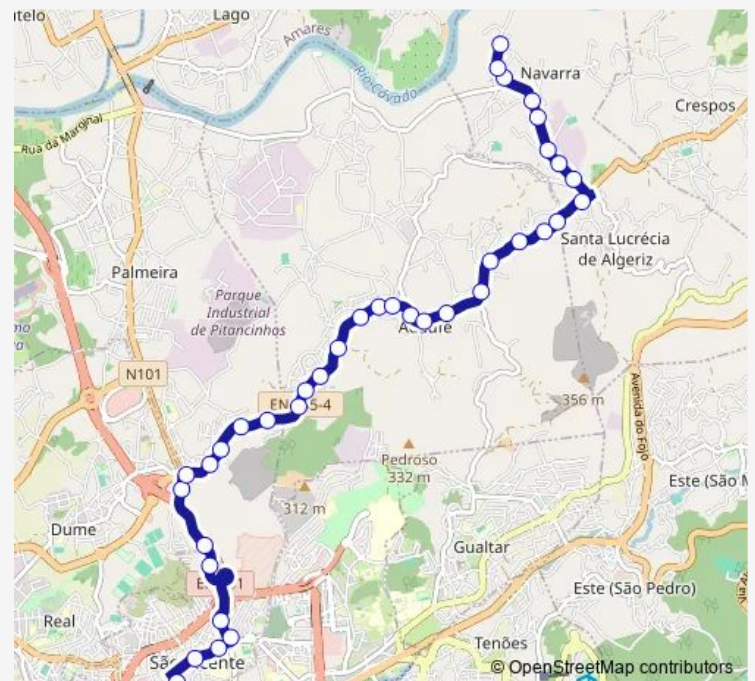

Thursday —

Friday 22:30

Saturday —

Sunday —

Route info

Direction: Central Iv

Stops: 38

Trip Duration: 0 hour 30 min

■ 928 — Avenida Central - Navarra

BusMaps

Imac Conceição Viii (Pegada)

Adaúfe (Imac Conceição IX-Igreja)

Imac Conceição X (Renda)

Imac Conceição Xi

Imac Conceição XII (Aldeia Rio)

Imac Conceição Xiii (Penela)

Route schedule

Navarra (Domingos Soares V) — Central Iv

Monday —

Tuesday —

Wednesday —

Thursday —

Friday 23:00

Saturday —

Sunday —

Route info

Direction: Navarra (Domingos Soares V)

Stops: 39

Trip Duration: 0 hour 30 min

Imac Conceição I (Alminhas)

Senhor Socorro V (Limite 2/1)

Senhor Socorro IV (Ortigueira)