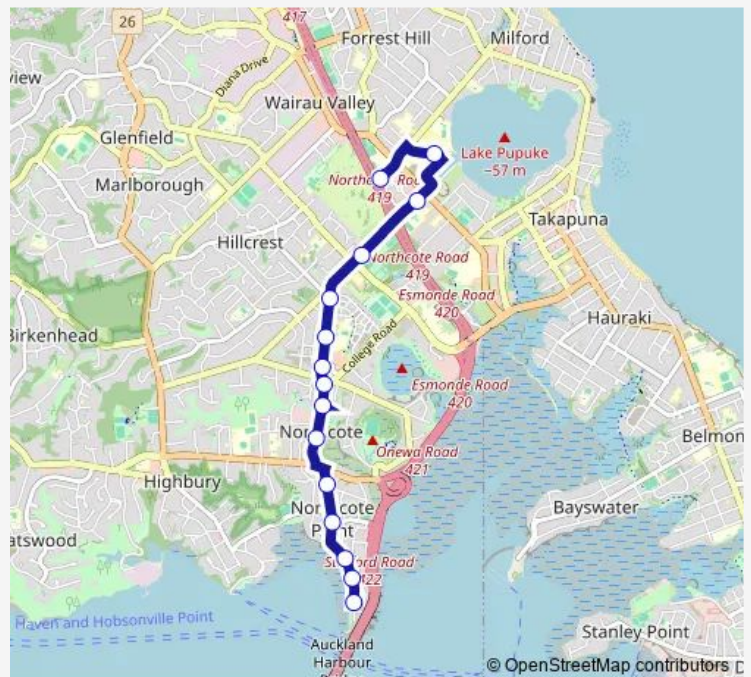

Takapuna Normal Intermediate

Northcote Road/Onewa Domain

Lindisfarne Reserve

Northcote Intermediate School

Stop D Northcote

Exmouth Road

Kororo Street

Kawana Street

Tuesday 05:55-19:15

Wednesday 05:55-19:15

Thursday 05:55-19:15

Friday 05:55-19:15

Saturday 06:35-18:35

Sunday 06:35-18:35

Route info

Direction: Stop C Smales Farm

Stops: 15

Trip Duration: 0 hour 17 min

928

Direction

Jean Sampson Reserve — Stop C Smales Farm

17 stops

[Open route schedule](#)

Jean Sampson Reserve

Duke Street

Beach Road

Bridgeway Cinema

Queen Street/Stafford Road Shops

Belle Vue Street

Lake Road/Northcote Primary

Kororo Street

Exmouth Road