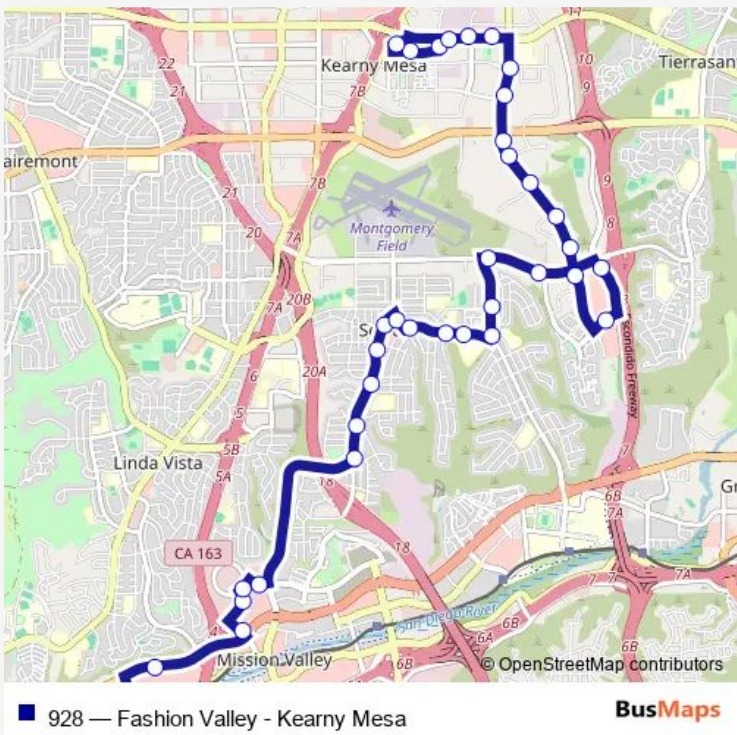

Route schedule
 Clairemont Mesa Bl & Complex Dr — Fashion Valley Transit Center

Monday	04:47-21:01
Tuesday	04:47-21:01
Wednesday	04:47-21:01
Thursday	04:47-21:01
Friday	04:47-21:01
Saturday	06:25-20:25
Sunday	06:25-20:25

Route info

Direction: Clairemont Mesa Bl & Complex Dr

Stops: 34

Trip Duration: 0 hour 38 min

Murray Ridge Rd & Iverson St

Murray Ridge Rd & Al Ct

Murray Ridge Rd & Harjoan Av

Murray Ridge Rd & Mission Center Rd

Mission Center Rd & Sevan Ct

Mission Valley Rd & Mission Center Rd

Metropolitan Dr & Mission Valley Rd

Murray Canyon Rd & Metropolitan Dr

Murray Canyon Rd & Mission Heights Rd

Frazer Rd & Friars Rd

Friars Rd & Avenida De Las Tiendas

Route info

Direction: Fashion Valley Transit Center

Stops: 36

Trip Duration: 0 hour 39 min

Ruffin Rd & 3939

Ruffin Rd & Sky Park Ct

Ruffin Rd & Ridgehaven Ct

Ruffin Rd & Balboa Av