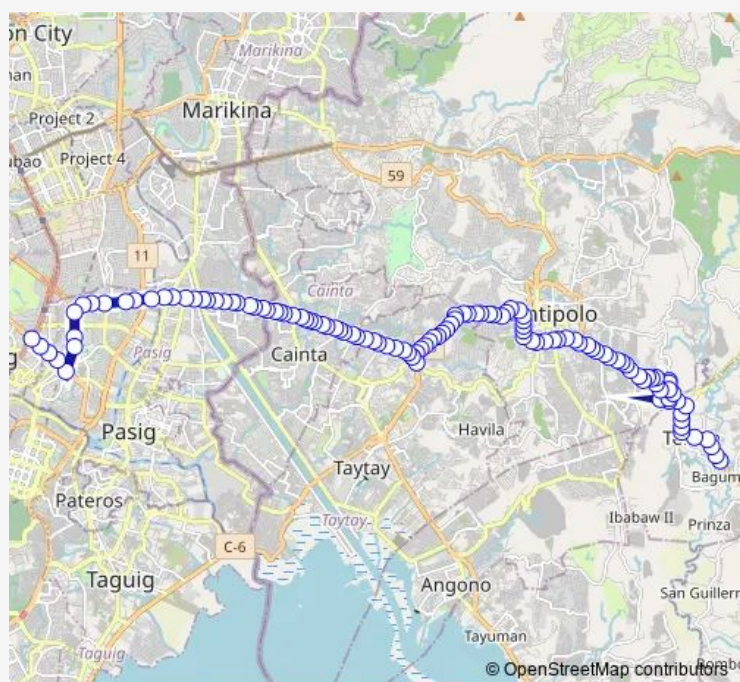

Bus Tanay - Robinson Galleria via Antipolo San Miguel

[Go to website](#)

Direction

Quezon Ave, Teresa, Manila — Epifanio de los Santos Avenue / Shaw Blvd Intersection, Mandaluyong City, Manila

122 stops

[Open route schedule](#)

Quezon Ave, Teresa, Manila

Quezon Ave, Teresa, Manila

Quezon Ave, Teresa, Manila

Roman Rojas Rd, Teresa, Manila

Roman Rojas Rd, Teresa, Manila

Roman Rojas Rd, Teresa, Manila

Roman Rojas Rd, Teresa, Manila

Roman Rojas Rd, Teresa, Manila

Roman Rojas Rd, Teresa, Manila

Roman Rojas Rd, Teresa, Manila

Roman Rojas Rd, Teresa, Manila

Roman Rojas Rd, Teresa, Manila

Roman Rojas Rd, Teresa, Manila

Route schedule

Quezon Ave, Teresa, Manila — Epifanio de los Santos Avenue / Shaw Blvd Intersection, Mandaluyong City, Manila

Monday	00:00
Tuesday	00:00
Wednesday	00:00
Thursday	00:00
Friday	00:00
Saturday	00:00
Sunday	00:00

Route info

Direction: Quezon Ave, Teresa, Manila

Stops: 122

Trip Duration: 1 hour 57 min

Tanay - Robinson Galleria via Antipolo San Miguel