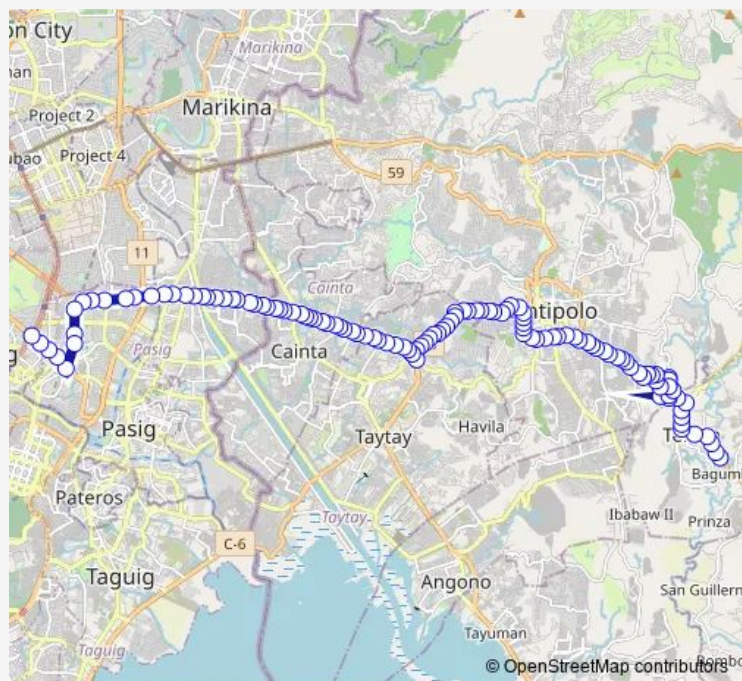

Bus Tanay - Robinson Galleria via Antipolo San Miguel

[Go to website](#)

Direction
 Quezon Ave, Teresa, Manila — Epifanio de los Santos Avenue / Shaw Blvd Intersection, Mandaluyong City, Manila
 122 stops
[Open route schedule](#)

Quezon Ave, Teresa, Manila

Quezon Ave, Teresa, Manila

Quezon Ave, Teresa, Manila

Roman Rojas Rd, Teresa, Manila

Roman Rojas Rd, Teresa, Manila

Roman Rojas Rd, Teresa, Manila

Roman Rojas Rd, Teresa, Manila

Roman Rojas Rd, Teresa, Manila

Roman Rojas Rd, Teresa, Manila

Roman Rojas Rd, Teresa, Manila

Roman Rojas Rd, Teresa, Manila

Roman Rojas Rd, Teresa, Manila

Roman Rojas Rd, Teresa, Manila

Route schedule

Quezon Ave, Teresa, Manila — Epifanio de los Santos Avenue / Shaw Blvd Intersection, Mandaluyong City, Manila

Monday	00:00
Tuesday	00:00
Wednesday	00:00
Thursday	00:00
Friday	00:00
Saturday	00:00
Sunday	00:00

Route info

Direction: Quezon Ave, Teresa, Manila
 Stops: 122
 Trip Duration: 1 hour 57 min

Tanay - Robinson Galleria via Antipolo San Miguel **BusMaps**