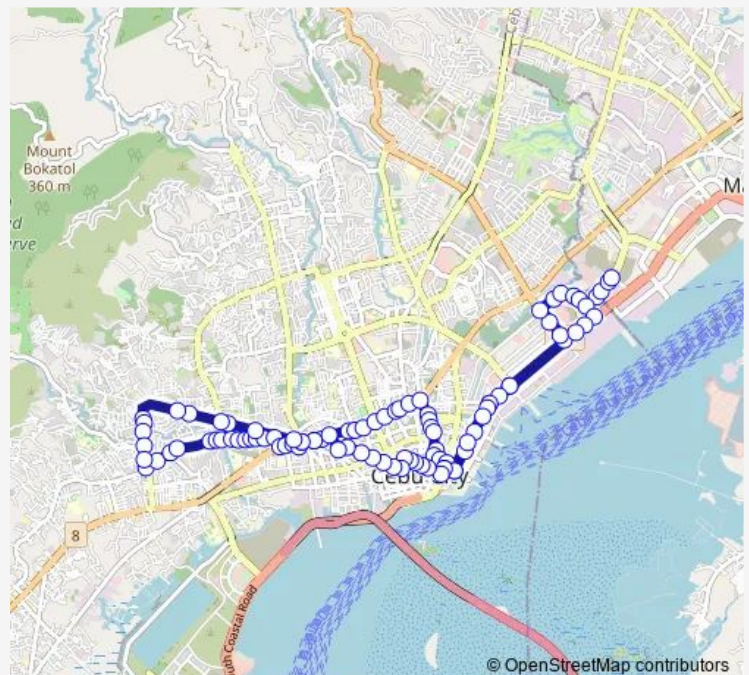

Natalio Bacalso Avenue&Natalio Bacalso Avenue

(nodata)&Tres de Abril Street

Vicente Rama Avenue&Natalio Bacalso Avenue

Natalio Bacalso Avenue&(nodata)

(nodata)&Tupaz Street

Route schedule

(nodata)&Cebu South Road — (nodata)&F. Llamas St.

Monday 06:00-23:15

Tuesday 06:00-23:15

Wednesday 06:00-23:15

Thursday 06:00-23:15

Friday 06:00-23:15

Saturday 06:00-23:15

Sunday 06:00-23:15

Route info

Direction: (nodata)&Cebu South Road

Stops: 95

Trip Duration: 0 hour 41 min

■ Labangon - SM - NBT - via P. Del Rosario

General Maxilom Avenue Extention&Fuente Osmena

Natalio Bacalso Avenue&(nodata)

Natalio Bacalso Avenue&P. del Rosario Street

Ayala Center Terminal&Arch. Reyes Avenue

Zamora Street&Sikatuna

Urdaneta&P. Burgos Street

P. Burgos Street&Jereza Street

Urdaneta&P. Burgos Street

Logarta Street&Jereza Street

Logarta Street&(nodata)

(nodata)&Imus Avenue