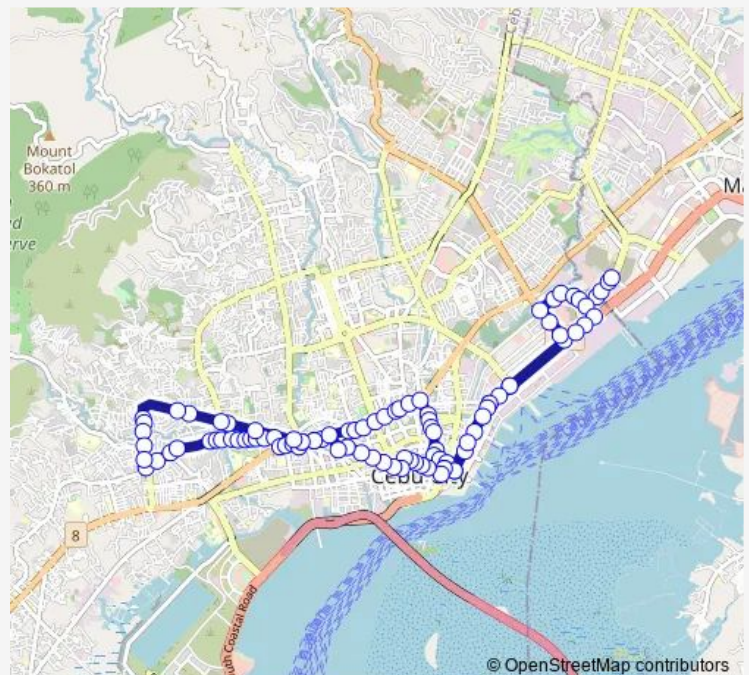

(nodata)&Tres de Abril Street

Vicente Rama Avenue&Natalio Bacalso Avenue

Natalio Bacalso Avenue&(nodata)

(nodata)&Tupaz Street

### Route schedule

(nodata)&Cebu South Road — (nodata)&F. Llamas St.

Monday 06:00-23:15

Tuesday 06:00-23:15

Wednesday 06:00-23:15

Thursday 06:00-23:15

Friday 06:00-23:15

Saturday 06:00-23:15

### Route info

Direction: (nodata)&Cebu South Road

Stops: 95

Trip Duration: 0 hour 41 min

LABANGON - SM - NBT - via P. Del Rosario

General Maxilom Avenue Extention&Fuente Osmena

Natalio Bacalso Avenue&(nodata)