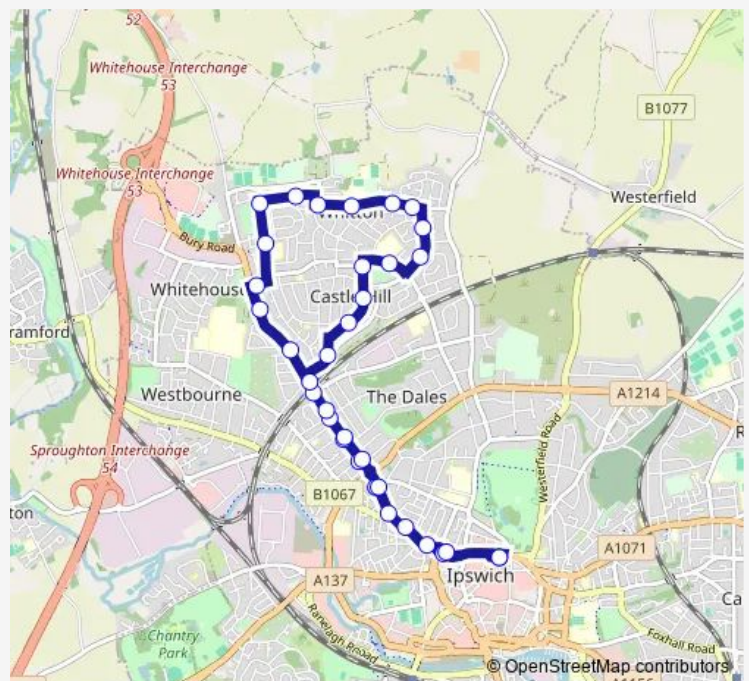

Heathercroft Road

Parnell Road

Byron Road

Route schedule

Tower Ramparts Bus Station — Tower Ramparts Bus Station

Monday 06:15-22:05

Tuesday 06:15-22:05

Wednesday 06:15-22:05

Thursday 06:15-22:05

Friday 06:15-22:05

Saturday 06:50-22:05

Sunday 08:27-22:05

Route info

Direction: Tower Ramparts Bus Station

Stops: 34

Trip Duration: 0 hour 33 min

10|Whitton Wanderer

BusMaps

Shakespeare Road

Spenser Road

Shopping Parade

BP Garage

Highfield Approach

Norbridge Social Club

Springfield Lane

Richmond Road

Westwood Avenue

Ymca

Granville Street

Ipswich Furniture Project

Tower Ramparts Bus Station

10|Whitton Wanderer Bus time schedules and route maps are available in an offline PDF at busmaps.com. Use the busmaps.com website to see live bus times, train schedule or subway schedule, and step-by-step directions for all public transit in Ipswich