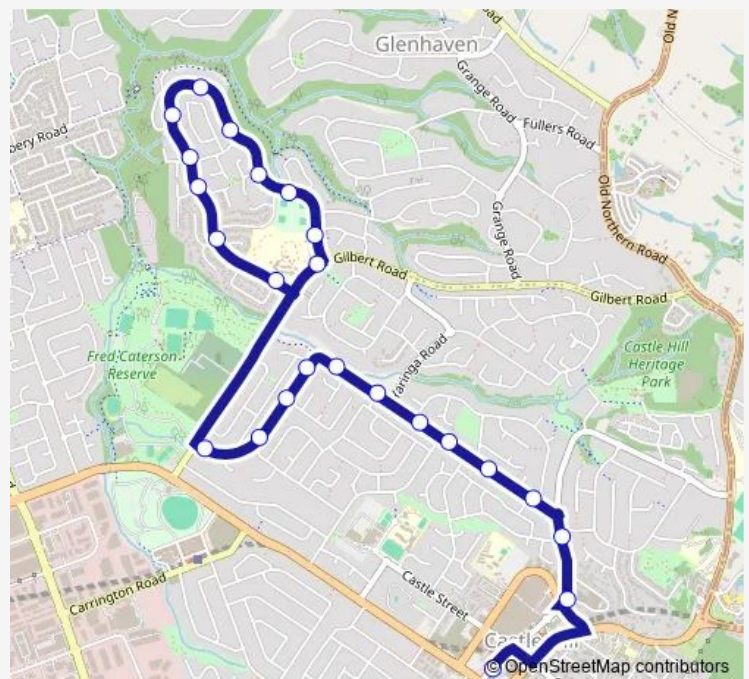

Ridgescrop Dr Opp Lancelot Ct

Ridgescrop Dr Opp Knightsbridge Pl

Tuckwell Rd After Gilbert Rd

Tuckwell Rd Opp Bounty Av

Tuckwell Rd Opp Ashmead Av

Tuckwell Rd At Woodchester Cl

Tuckwell Rd Opp Lynwood Pl

Tuckwell Rd Opp Surrey Av

Tuckwell Rd At Ulundri Dr

Tuckwell Rd Opp Britannia Rd

Tuckwell Rd After Dewhurst Av

Tuckwell Rd Opp Carcoola St

Route schedule

Samuel Gilbert Public School, Ridgescrop Dr — Castle Hill Interchange, Old Northern Rd, Stand C

Monday	15:07
Tuesday	15:07
Wednesday	15:07
Thursday	15:07
Friday	15:07
Saturday	—
Sunday	—

Route info

Direction: Samuel Gilbert Public School, Ridgescrop Dr

Stops: 24

Trip Duration: 0 hour 28 min

2550 — Samuel Gilbert PS to Castle Hill