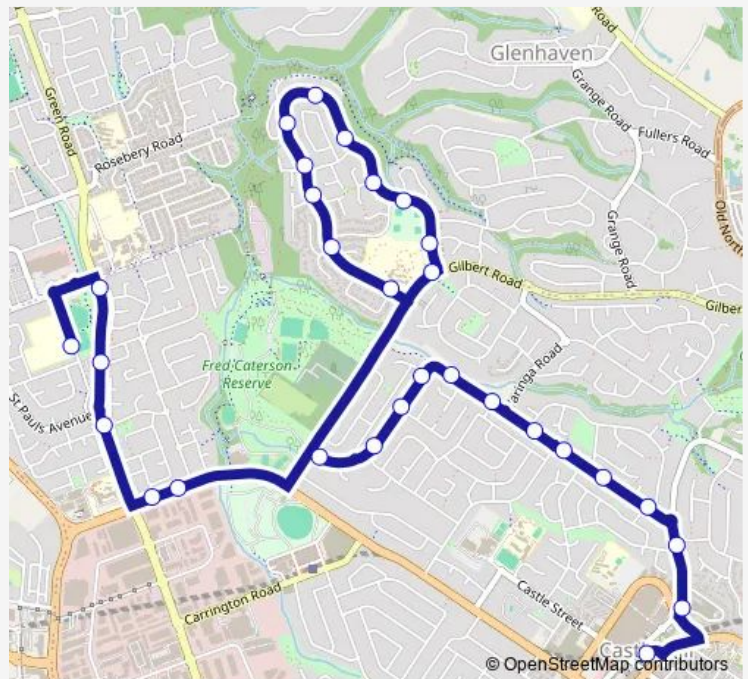

Ridgecrop Dr Opp Gawain Cct

Ridgecrop Dr Opp Citadel Cr

Ridgecrop Dr At Tristan Ct

Ridgecrop Dr After Bishopsgate Av

97 Ridgecrop Dr

Ridgecrop Dr Opp Chainmail Cr

Ridgecrop Dr Opp Drawbridge Pl

Ridgecrop Dr Opp Lancelot Ct

Ridgecrop Dr Opp Knightsbridge Pl

Samuel Gilbert Public School, Ridgecrop Dr

Tuckwell Rd After Gilbert Rd

Tuckwell Rd Opp Bounty Av

Tuckwell Rd Opp Ashmead Av

Route schedule

St Angela's Primary School, Harrington Av — Castle Hill Station, Old Northern Rd, Stand D

Monday	15:00
Tuesday	15:00
Wednesday	15:00
Thursday	15:00
Friday	15:00
Saturday	—
Sunday	—

Route info

Direction: St Angela's Primary School, Harrington Av

Stops: 30

Trip Duration: 0 hour 35 min

2550 — St Angelas PS to Castle Hill Station via Samuel Gilbert Ps **BusMaps**