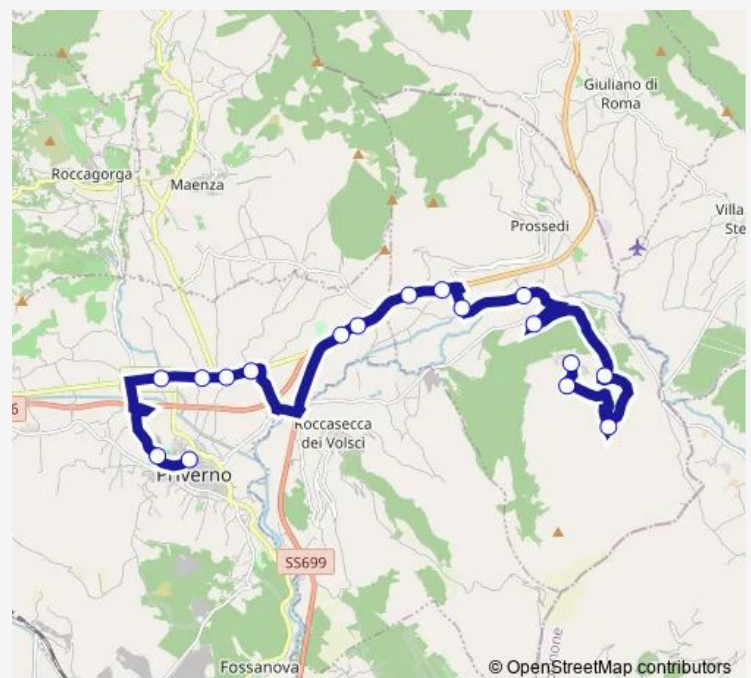

### Route schedule

Priverno | Terminal Bus | Ist. Superiore T. Rossi # f3429 —  
Pisterzo piazza Canada # f34502

Monday 14:35

Tuesday 14:35

Wednesday 14:35

Thursday 14:35

Friday 14:35

Saturday —

### Route info

Direction: Priverno | Terminal Bus | Ist. Superiore T. Rossi  
# f3429

Stops: 17

Trip Duration: 0 hour 30 min

Bus time schedules and route maps are available in an offline PDF at [busmaps.com](https://busmaps.com). Use the [busmaps.com](https://busmaps.com) website to see live bus times, train schedule or subway schedule, and step-by-step directions for all public transit in Prossedi