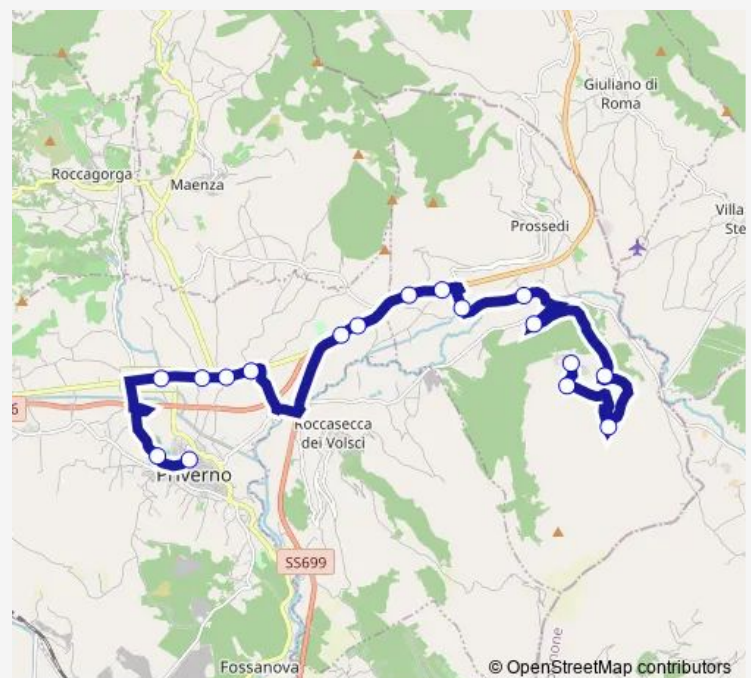

Monday 14:35

Tuesday 14:35

Wednesday 14:35

Thursday 14:35

Friday 14:35

Saturday —

Sunday —

Route info

Direction: Priverno | Terminal Bus | Ist. Superiore T. Rossi
f3429

Stops: 17

Trip Duration: 0 hour 30 min

Bus time schedules and route maps are available in an offline PDF at busmaps.com. Use the busmaps.com website to see live bus times, train schedule or subway schedule, and step-by-step directions for all public transit in Prossedi