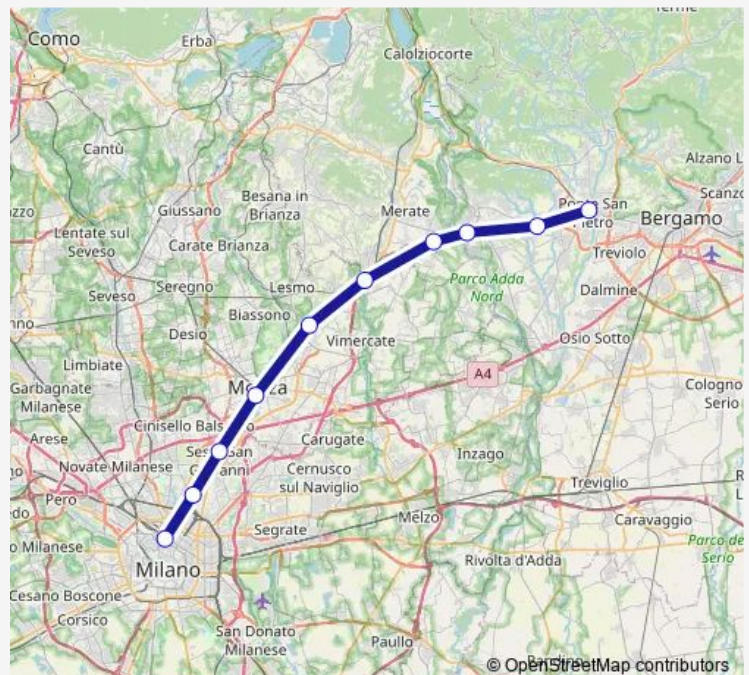

Rail R14 Bergamo-Carnate-Milano

[Go to website](#)**Direction**

Ponte S.Pietro — Milano Porta Garibaldi

10 stops

[Open route schedule](#)

Ponte S.Pietro

Terno

Calusco

Paderno Robbiate

Carnate Usmate

Arcore

Monza

Sesto S.Giovanni

Milano Greco Pirelli

Milano Porta Garibaldi

Route schedule

Ponte S.Pietro — Milano Porta Garibaldi

Monday 05:30-22:30

Tuesday 05:30-22:30

Wednesday 05:30-22:30

Thursday 05:30-22:30

Friday 05:30-22:30

Saturday 05:30-22:30

Sunday 05:30-22:30

Route info

Direction: Ponte S.Pietro

Stops: 10

Trip Duration: 0 hour 59 min

Direction

Milano Porta Garibaldi — Ponte S.Pietro

10 stops

[Open route schedule](#)