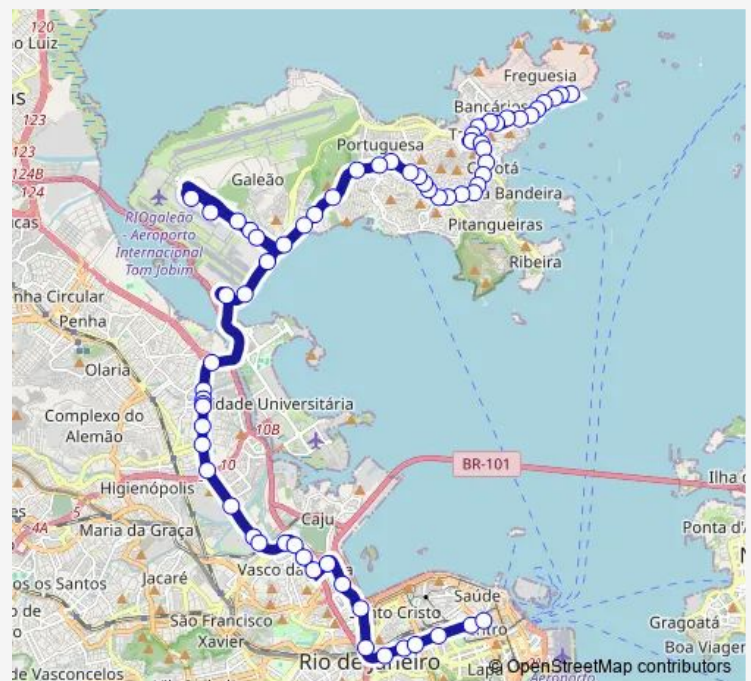

Wednesday 00:00

Thursday 00:00

Friday 00:00

Saturday 00:00

Sunday 00:00

Route info

Direction: Ponto Final: Bananal : Linhas para o Centro

Stops: 66

Trip Duration: 0 hour 58 min

SN328 — Bananal - Candelária

Ericeira

Copenhague

37ª Delegacia Policial

Acaituba

Eneida de Moraes

Maestro Paulo e Silva