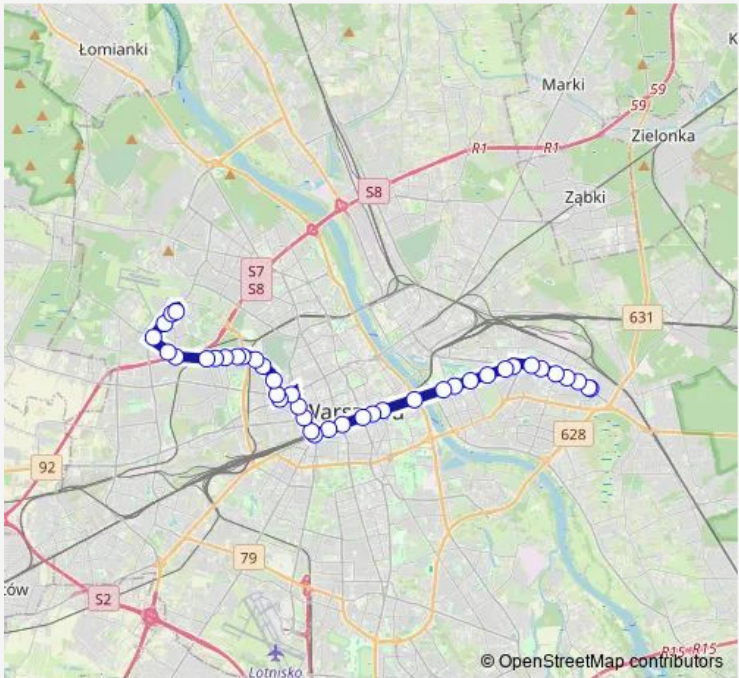

Tram 24 Goławek – Nowe Bemowo

[Go to website](#)

Direction
 Nowe Bemowo — Rogalińska
 16 stops
[Open route schedule](#)

- Nowe Bemowo
- Nowe Bemowo
- Wrocławska
- Radiowa
- Orlich Gniazd
- Marynin
- Koło
- Dalibora
- Deotymy
- Magistracka
- PKP Koło
- Wawrzyszewska
- Pl. Pole Elekcyjne
- Długosza
- Młynarska
- Rogalińska

Route schedule
 Nowe Bemowo — Rogalińska

Monday	09:07-23:25
Tuesday	09:07-23:25
Wednesday	09:07-23:25
Thursday	09:07-23:25
Friday	09:07-23:25
Saturday	18:52-23:24
Sunday	18:52-23:24

Route info
 Direction: Nowe Bemowo
 Stops: 16
 Trip Duration: 0 hour 20 min

24 — Goławek – Nowe Bemowo **BusMaps**

Direction

undefined — undefined

0 stops

[Open route schedule](#)

Route schedule

undefined — undefined

Monday	04:20-14:28
Tuesday	04:20-14:28
Wednesday	04:20-14:28
Thursday	04:20-14:28
Friday	04:20-14:28
Saturday	04:39
Sunday	04:19-10:49

Route info

Direction:

Stops: 0

Trip Duration: – min

Direction

Gołławek — Nowe Bemowo

40 stops

[Open route schedule](#)