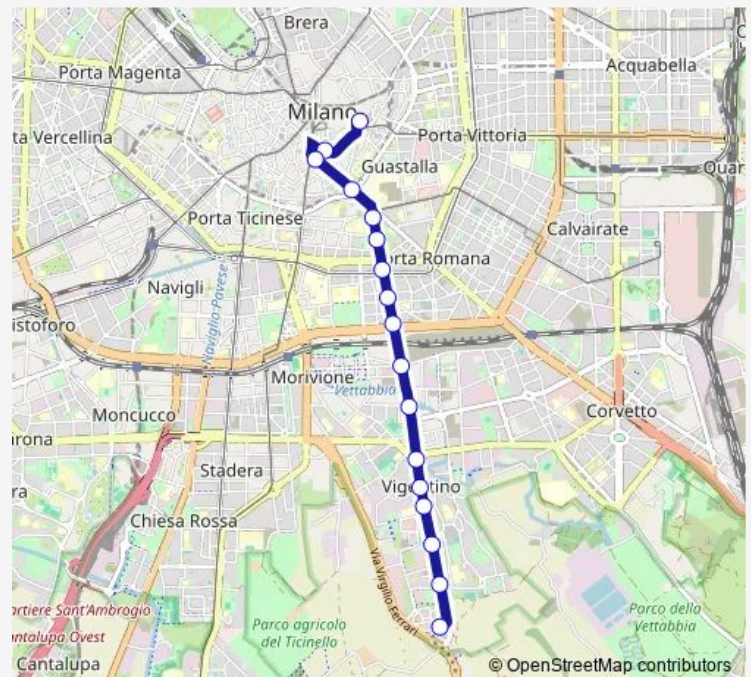

crocetta m3

c.so p.ta romana via s. sofia

missori m3

missori m3

via larga

p.za fontana

### Route schedule

vigentino — p.za fontana

Monday	05:20-02:04 <sup>+1</sup>
Tuesday	05:20-02:04 <sup>+1</sup>
Wednesday	05:20-02:04 <sup>+1</sup>
Thursday	05:20-02:04 <sup>+1</sup>
Friday	05:20-02:04 <sup>+1</sup>
Saturday	05:20-02:04 <sup>+1</sup>
Sunday	05:44-02:04 <sup>+1</sup>

### Route info

Direction: vigentino

Stops: 18

Trip Duration: 0 hour 30 min

■ 24 — vigentino - fontana

## Direction

p.za fontana — vigentino

17 stops

[Open route schedule](#)

p.za fontana

missori m3

missori m3

c.so p.ta romana via s. sofia