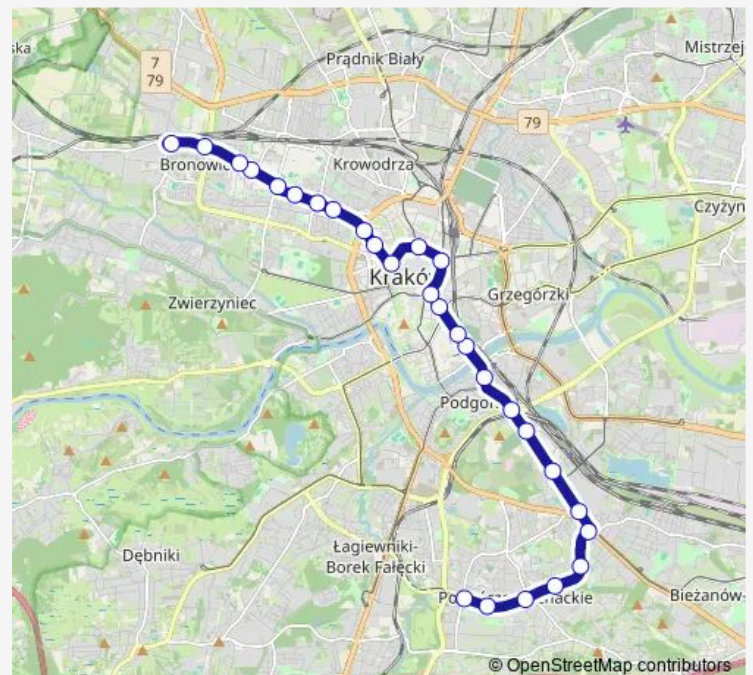

Thursday 20:46-23:38

Friday 20:46-23:38

Saturday 22:50-23:32

Sunday 22:50-23:32

Route info

Direction: Kurdwanów P+R

Stops: 6

Trip Duration: 0 hour 9 min