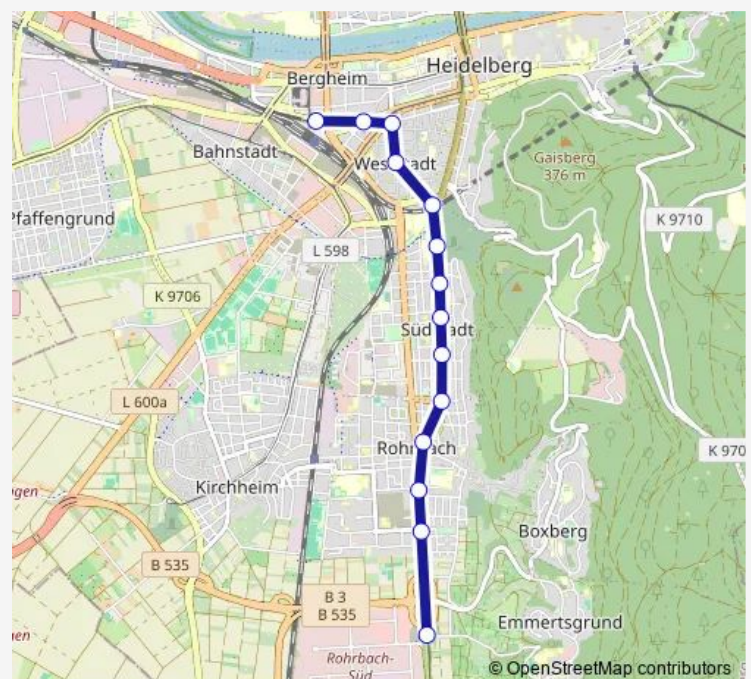

Tram 24 Rohrbach Süd - HD Hbf - Technologiepark - HD Handschuhsheim - Dossenheim - Schriesheim

[Go to website](#)

Direction

Rohrbach Süd — HD Hauptbahnhof

14 stops

[Open route schedule](#)

Rohrbach Süd

HD Freiburger Straße

Ortenauer Straße

Rohrbach Markt

Eichendorffplatz

Markscheide

HD Rheinstraße

Bethanienkrankenhaus

Bergfriedhof

S-Bahnhof Weststadt/Südstadt

Christuskirche

Römerkreis Süd

Stadtwerke

HD Hauptbahnhof

Route schedule

Rohrbach Süd — HD Hauptbahnhof

Monday	22:22-00:06 ⁺¹
Tuesday	22:22-00:06 ⁺¹
Wednesday	22:22-00:06 ⁺¹
Thursday	22:22-00:06 ⁺¹
Friday	22:22-00:06 ⁺¹
Saturday	22:22-00:06 ⁺¹
Sunday	22:22-00:06 ⁺¹

Route info

Direction: Rohrbach Süd

Stops: 14

Trip Duration: 0 hour 15 min

24 Tram time schedules and route maps are available in an offline PDF at busmaps.com. Use the busmaps.com website to see live bus times, train schedule or subway schedule, and step-by-step directions for all public transit in Heidelberg