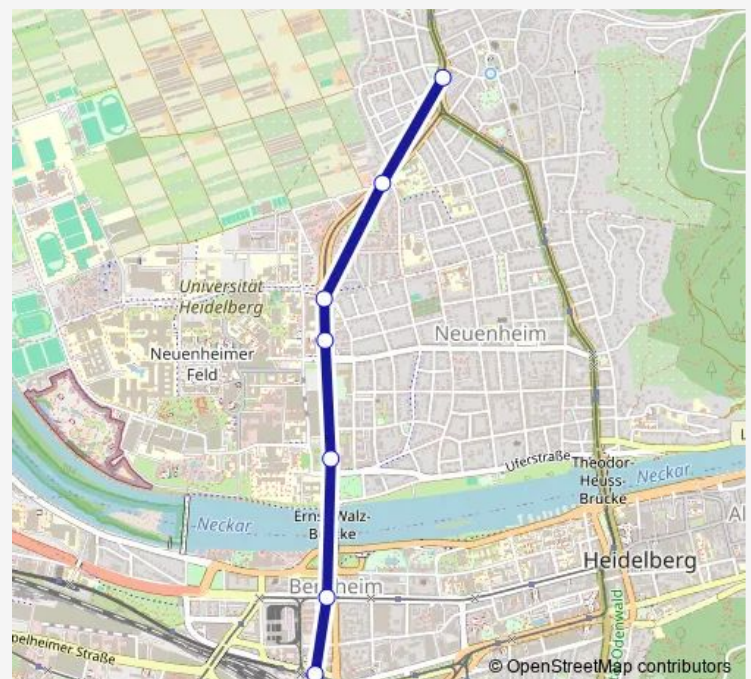

## Tram 24 Rohrbach Süd - HD Hbf - Technologiepark - HD Handschuhsheim - Dossenheim - Schriesheim

[Go to website](#)

### Direction

HD Hauptbahnhof — Hans-Thoma-Platz

7 stops

[Open route schedule](#)

HD Hauptbahnhof

Betriebshof

Jahnstraße

Bunsengymnasium

### Route schedule

HD Hauptbahnhof — Hans-Thoma-Platz

Monday 05:02-05:32

Tuesday 05:02-05:32

Wednesday 05:02-05:32

Thursday 05:02-05:32

Friday 05:02-05:32

Saturday 20:02

### Route info

Direction: HD Hauptbahnhof

Stops: 7

Trip Duration: 0 hour 10 min

24 Tram time schedules and route maps are available in an offline PDF at [busmaps.com](https://busmaps.com). Use the [busmaps.com](https://busmaps.com) website to see live bus times, train schedule or subway schedule, and step-by-step directions for all public transit in Heidelberg