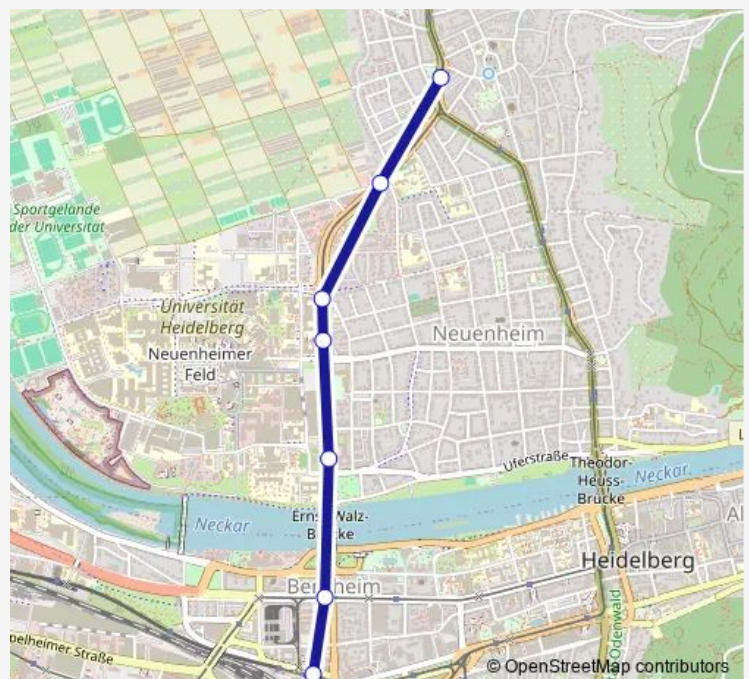

Tram 24 Rohrbach Süd - HD Hbf - Technologiepark - HD Handschuhsheim - Dossenheim - Schriesheim

[Go to website](#)

Direction

HD Hauptbahnhof — Hans-Thoma-Platz

7 stops

[Open route schedule](#)

HD Hauptbahnhof

Betriebshof

Jahnstraße

Bunsengymnasium

Technologiepark

Heiligenbergschule

Hans-Thoma-Platz

Route schedule

HD Hauptbahnhof — Hans-Thoma-Platz

Monday 05:02-05:32

Tuesday 05:02-05:32

Wednesday 05:02-05:32

Thursday 05:02-05:32

Friday 05:02-05:32

Saturday 20:02

Sunday —

Route info

Direction: HD Hauptbahnhof

Stops: 7

Trip Duration: 0 hour 10 min

24 Tram time schedules and route maps are available in an offline PDF at busmaps.com. Use the busmaps.com website to see live bus times, train schedule or subway schedule, and step-by-step directions for all public transit in Heidelberg