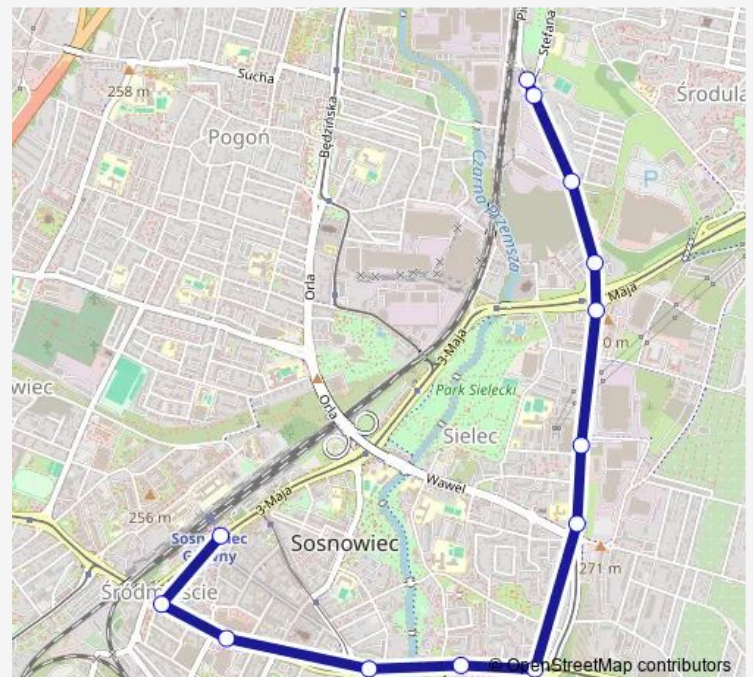

Friday 04:59-22:55

Saturday 05:35-22:55

Sunday 05:35-22:55

Route info

Direction: Sosnowiec Dworzec Pkp

Stops: 13

Trip Duration: 0 hour 18 min

Direction