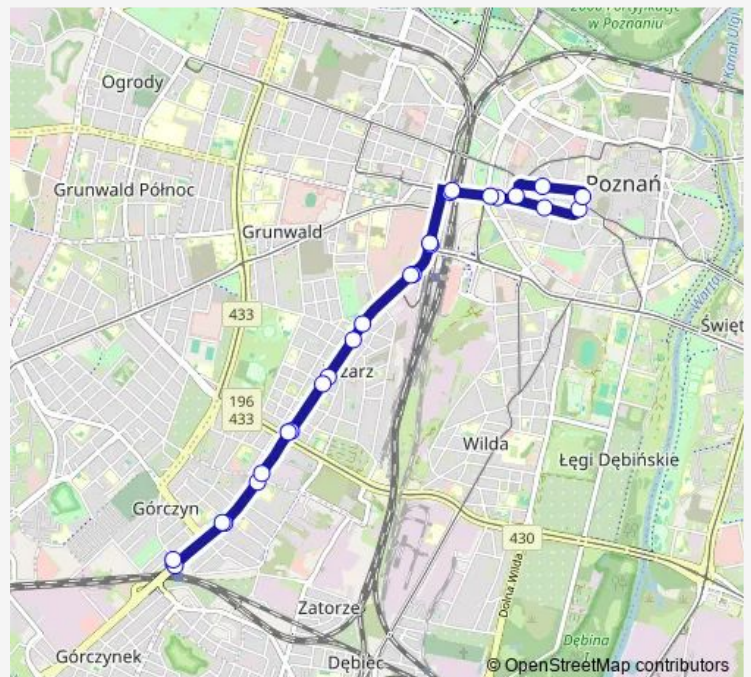

Dworzec Zachodni

Park Wilsona

Rynek Łazarski

Route schedule

Górczyn Pkm — Górczyn Pkm

Monday 15:56-21:50

Tuesday —

Wednesday 15:53-21:50

Thursday —

Friday —

Saturday —

Sunday —

Route info

Direction: Górczyn Pkm

Stops: 25

Trip Duration: 0 hour 41 min

24 — Górczyn PKM - Górczyn Pkm

Głogowska/Hetmańska

Krauthofera

Sielska

Górczyn Pkm

24 Tram time schedules and route maps are available in an offline PDF at busmaps.com. Use the busmaps.com website to see live bus times, train schedule or subway schedule, and step-by-step directions for all public transit in Poznan