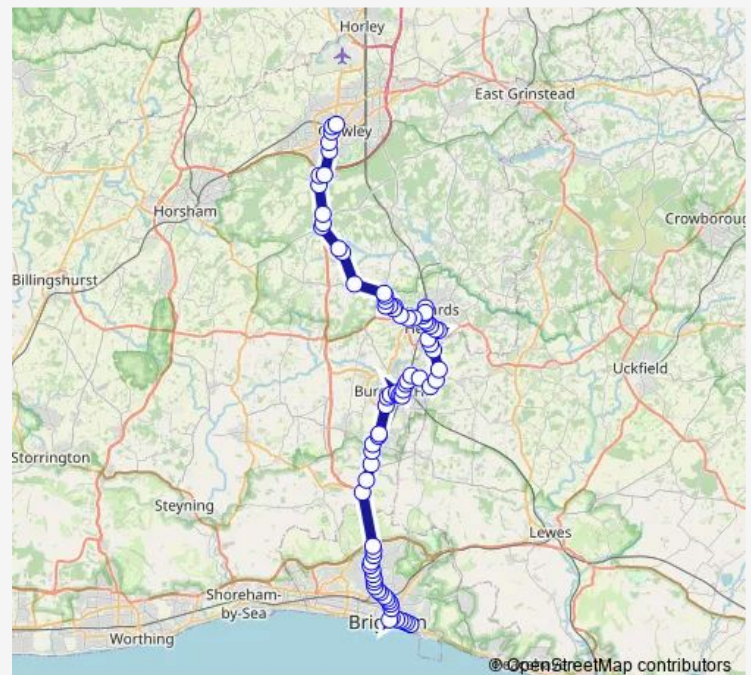

Cedars Gardens

Tongdean Lane East

The Deneway East

Route schedule

County Hospital — Bus Station

Monday 05:58-22:25

Tuesday 05:58-22:25

Wednesday 05:58-22:25

Thursday 05:58-22:25

Friday 05:58-22:25

Saturday 09:50-17:50

Sunday 10:44-17:18

Route info

Direction: County Hospital

Stops: 82

Trip Duration: 1 hour 57 min

Stonepound Crossroads

Little Copse Road

Friars Oak

London Road

Station Road

Queen Elizabeth Avenue

Queens Crescent

Church Road

Railway Station

Oakwood Road

Mayfield Court

St Andrew's Church

Junction Close

Valebridge Drive

Janes Lane

St George's Park