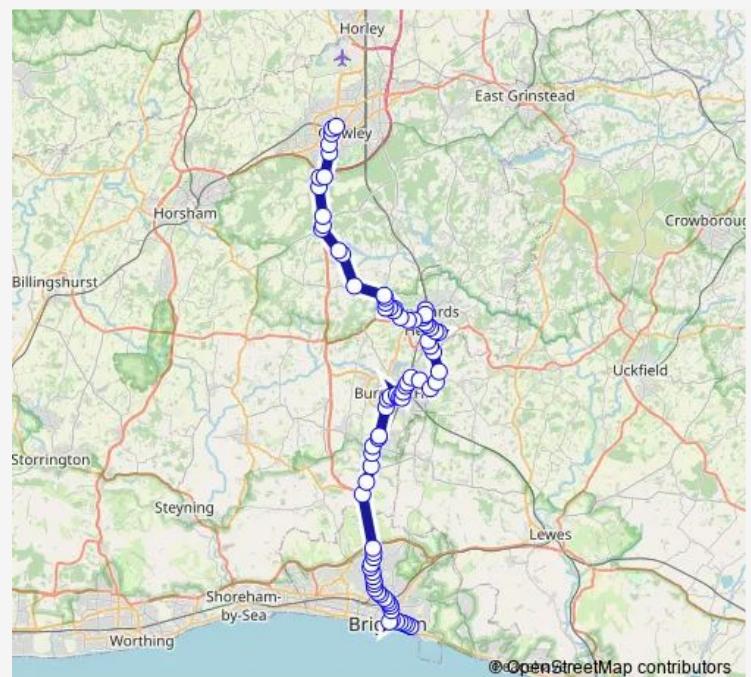

Cedars Gardens

Tongdean Lane East

The Deneway East

Route schedule

County Hospital — Bus Station

Monday 05:58-22:25

Tuesday 05:58-22:25

Wednesday 05:58-22:25

Thursday 05:58-22:25

Friday 05:58-22:25

Saturday 09:50-17:50

Sunday 10:44-17:18

Route info

Direction: County Hospital

Stops: 82

Trip Duration: 1 hour 57 min

Stonepound Crossroads

Little Copse Road

Friars Oak

London Road

Station Road

Queen Elizabeth Avenue

Queens Crescent

Church Road

Railway Station

Oakwood Road

Mayfield Court

St Andrew's Church

Junction Close

Valebridge Drive

Janes Lane

St George's Park