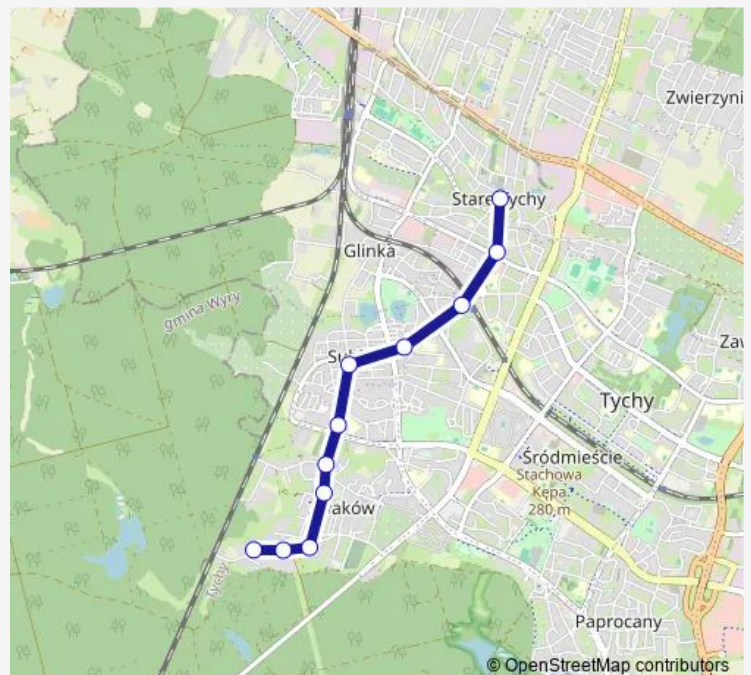

Żwaków Sosnowe

Żwaków Rogatki

Route schedule

Tychy Rynek — Żwaków Rogatki

Monday 05:26-22:28

Tuesday 05:26-22:28

Wednesday 05:26-22:28

Thursday 05:26-22:28

Friday 05:26-22:28

Saturday —

Sunday 06:22-18:22

Route info

Direction: Tychy Rynek

Stops: 13

Trip Duration: 0 hour 15 min

Direction

Żwaków Rogatki — Tychy Rynek

11 stops

[Open route schedule](#)

Żwaków Rogatki

Żwaków Sosnowe

Żwaków Żorska

Żwaków Nowa

Żwaków Myśliwska

Monday	05:08-22:10
Tuesday	05:08-22:10
Wednesday	05:08-22:10
Thursday	05:08-22:10
Friday	05:08-22:10
Saturday	—
Sunday	06:40-18:40

Route info

Direction: Żwaków Rogatki

Stops: 11

Trip Duration: 0 hour 12 min