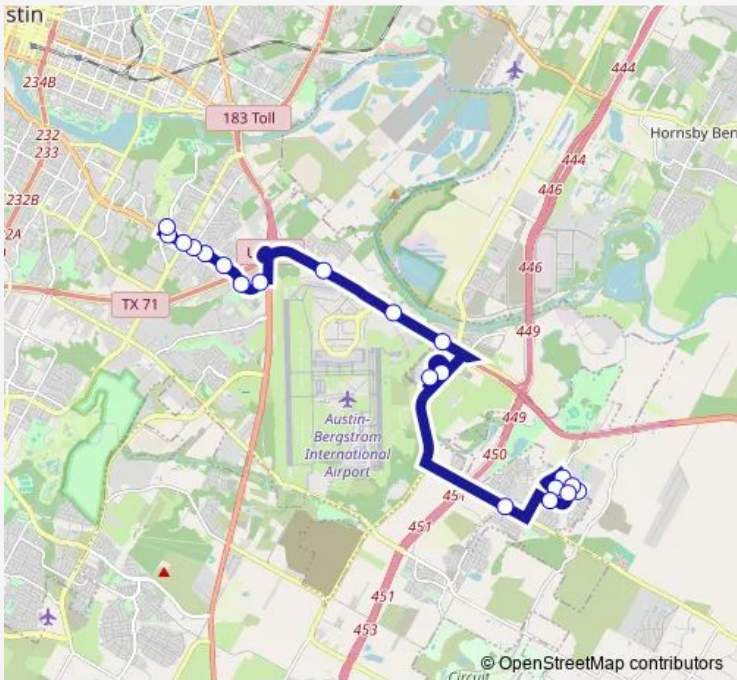

[Go to website](#)

**Direction**  
 Del Valle High (Tennis Courts) — Grove/Riverside  
 20 stops  
[Open route schedule](#)

- Del Valle High (Tennis Courts)
- Del Valle Isd
- Del Valle ISD (Alt School)
- Gilwell/Bahan
- Gilwell/Thome Valley
- 12904 Thome Valley/Alomar
- 12321 Pearce/Las Alas
- 3518 Bill Price/FM 973
- Travis Correctional Facility
- 3103 SH 71/Cheviot
- 2777 SH 71/Golf Course
- 1766 71/Thornberry
- Riverside/Palma Verde
- Riverside/Metro Center
- 7308 Riverside/Coriander
- 6810 Riverside/Frontier Valley
- 6600 Riverside/Vargas
- 6306 Riverside/Montopolis
- 6000 Riverside/Clubview
- Grove/Riverside

Route schedule  
 Del Valle High (Tennis Courts) — Grove/Riverside

Monday	05:05-21:45
Tuesday	05:05-21:40
Wednesday	05:05-21:40
Thursday	05:05-21:40
Friday	05:05-21:40
Saturday	06:00-21:45
Sunday	06:45-21:45

Route info  
 Direction: Del Valle High (Tennis Courts)  
 Stops: 20  
 Trip Duration: 0 hour 37 min

271 — 271-Del Valle **BusMaps**

## Direction

Grove/Riverside — Del Valle High (Tennis Courts)

19 stops

[Open route schedule](#)

Grove/Riverside

Montopolis/Caddie

1814 Montopolis/Kasper

6217 Riverside/Montopolis