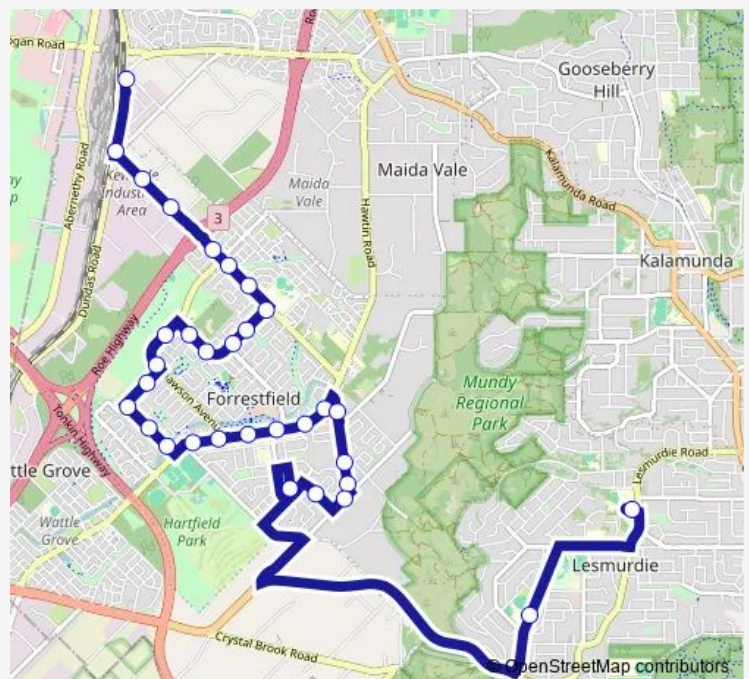

Direction

High Wycombe Stn Stand 8 — School Rd Darling Range Sports College Stand 1

8 stops

[Open route schedule](#)

High Wycombe Stn Stand 8

Dundas Rd Before Berkshire Rd

Berkshire Rd After Nowotny Wy

Berkshire Rd Before Ashby Cl

Berkshire Rd Before Dawson Av

Berkshire Rd After Apricot St

Berkshire Rd Before Mandevilla St

School Rd Darling Range Sports College Stand 1

Route schedule

High Wycombe Stn Stand 8 — School Rd Darling Range Sports College Stand 1

Direction

Cumberland Rd After Lincoln Rd — High Wycombe Stn Stand 5

32 stops

[Open route schedule](#)

Cumberland Rd After Lincoln Rd

Edinburgh Rd Before Bristol Wy

Jubilee Rd After Fagin Wy

Lewis Rd After Jubilee Rd

Anderson Rd Before Annato Pl

Anderson Rd Before Almond Wy

Anderson Rd After Holmes Rd

Hale Rd After Anderson Rd

Hale Rd After Mallow Way

Hale Rd Forrestfield Shopping Ctr

Hale Rd Before Fife St

Hale Rd After Dawson Av