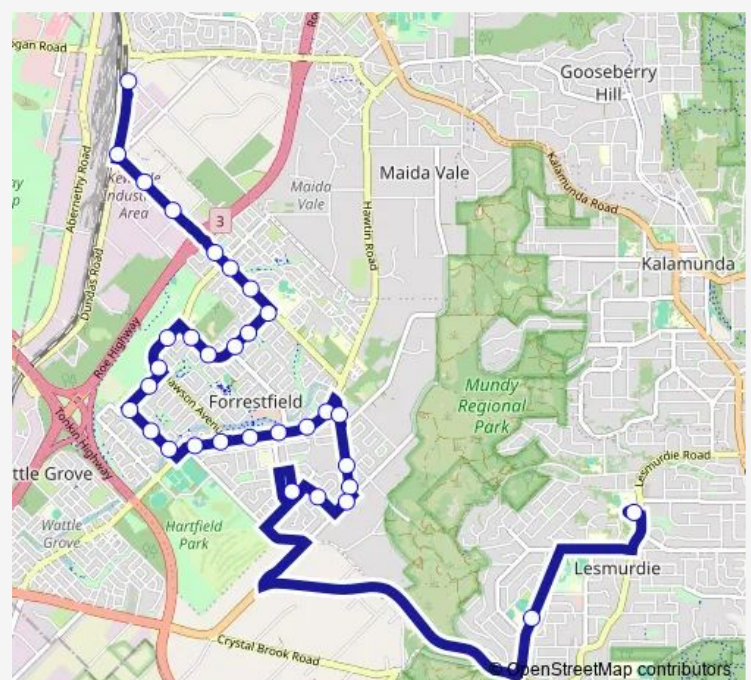

Dawson Av Before Burtonia Wy

Bougainvillea Av After Dawson Av

Bougainvillea Av After Tallerack Wy

Route schedule

Cumberland Rd After Lincoln Rd — High Wycombe Stn Stand 5

Monday 08:03-14:47

Tuesday 08:03-14:47

Wednesday 08:03-14:47

Thursday 08:03-14:47

Friday 08:03-14:47

Saturday —

Sunday —

Route info

Direction: Cumberland Rd After Lincoln Rd

Stops: 32

Trip Duration: 0 hour 27 min

271

Bougainvillea Av After Strelitzia Av

Bougainvillea Av After Coronilla Wy

Bougainvillea Av Before Berkshire Rd

School Rd Darling Range Sports College Stand 1

Berkshire Rd Before Ilex Wy

Berkshire Rd Before Dawson Av

Berkshire Rd Before Roe Hwy

Berkshire Rd Before Harrison Rd

Berkshire Rd Before Nowotny Wy

Dundas Rd After Berkshire Rd

High Wycombe Stn Stand 5

Direction

School Access Rd Lesmurdie High School S1 — High Wycombe Stn Stand 5