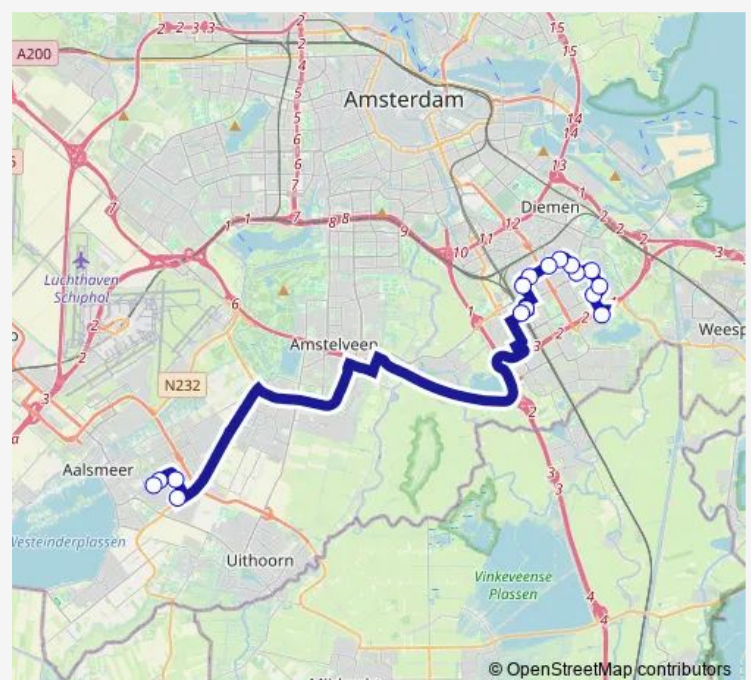

Amsterdam, Kraaienneststation

Amsterdam, Koornhorst

Amsterdam, Geerdinkhof

Amsterdam, Station Ganzenhoef

Amsterdam, Geldershoofd

Amsterdam, Eekholt

Amsterdam, Echtenstein

Amsterdam, Dennenrode

Amsterdam, Dolingadreef

Amsterdam, Foppingadreef

Amsterdam, Station Bijlmer Arena

Aalsmeer, Floraholland Hoofdingang

Aalsmeer, Floraholland Oost

Aalsmeer, Floraholland Noord

Aalsmeer, Floraholland West

Route schedule

Amsterdam, Station Gaasperplas — Aalsmeer, Floraholland West

Monday 05:00

Tuesday 05:00

Wednesday 05:00

Thursday 05:00

Friday 05:00

Saturday —

Sunday —

Route info

Direction: Amsterdam, Station Gaasperplas

Stops: 16

Trip Duration: 0 hour 43 min

271 — Amsterdam Gaasperplas - Aalsmeer Floraholland

271 Bus time schedules and route maps are available in an offline PDF at busmaps.com. Use the busmaps.com website to see live bus times, train schedule or subway schedule, and step-by-step directions for all public transit in Amsterdam