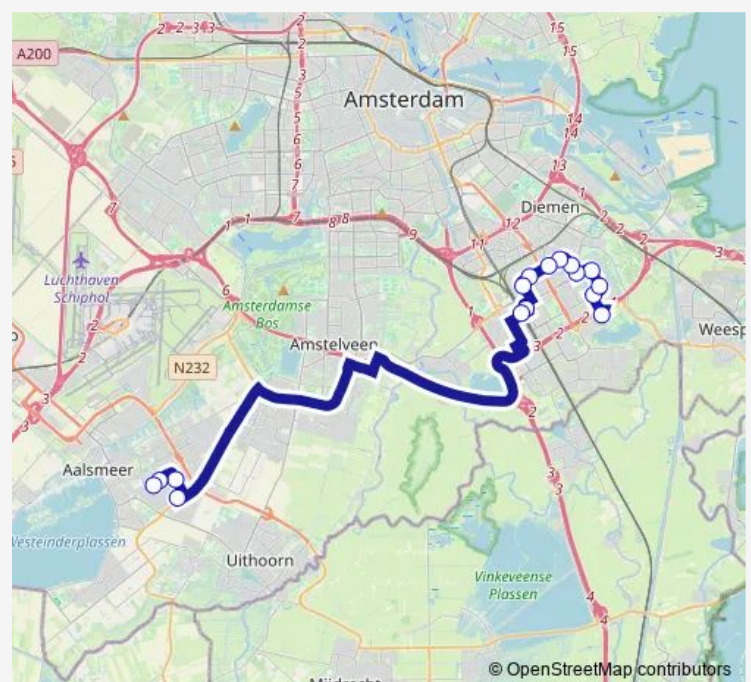

Bus 271 Amsterdam Gaasperplas - Aalsmeer Floraholland

[Go to website](#)

Direction

Amsterdam, Station Gaasperplas — Aalsmeer, Floraholland West

16 stops

[Open route schedule](#)

Amsterdam, Station Gaasperplas

Amsterdam, Dolingadreef

Amsterdam, Foppingadreef

Amsterdam, Station Bijlmer Arena

Aalsmeer, Floraholland Hoofdingang

Aalsmeer, Floraholland Oost

Aalsmeer, Floraholland Noord

Aalsmeer, Floraholland West

Route schedule

Amsterdam, Station Gaasperplas — Aalsmeer, Floraholland West

Monday 05:00

Tuesday 05:00

Wednesday 05:00

Thursday 05:00

Friday 05:00

Saturday —

Sunday —

Route info

Direction: Amsterdam, Station Gaasperplas

Stops: 16

Trip Duration: 0 hour 43 min

271 Bus time schedules and route maps are available in an offline PDF at busmaps.com. Use the busmaps.com website to see live bus times, train schedule or subway schedule, and step-by-step directions for all public transit in Amsterdam