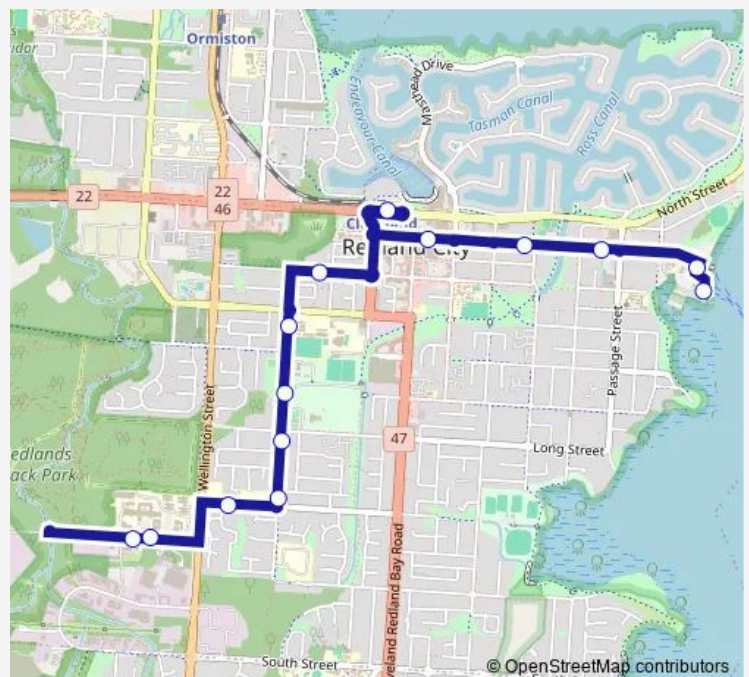

Emmett Drive near Middle St

Middle St at Redlands RSL Services

Middle St at Island Street

Middle Street, stop A

Cleveland station

Queen St near Haggup St

Smith St at Cleveland District High School

Smith St at Cleveland Showground

Monday 05:56-19:27

Tuesday 05:56-19:27

Wednesday 05:56-19:27

Thursday 05:56-19:27

Friday 05:56-19:27

Saturday 06:57-19:27

Sunday 06:57-19:27

Route info

Direction: Emmett Drive at Toondah Harbour Ferry

Stops: 14

Trip Duration: 0 hour 19 min

271 — Toondah Harbour - Redlands

Direction

Weippin St at Redland Hospital — Emmett Drive at Toondah Harbour Ferry

12 stops

[Open route schedule](#)

Weippin St at Redland Hospital

Bay St near Wellington St

Smith St near Bay St

Smith St near Long St

Smith St at Cleveland Showground

Smith St at Cleveland District High School

Queen St near Haggup St