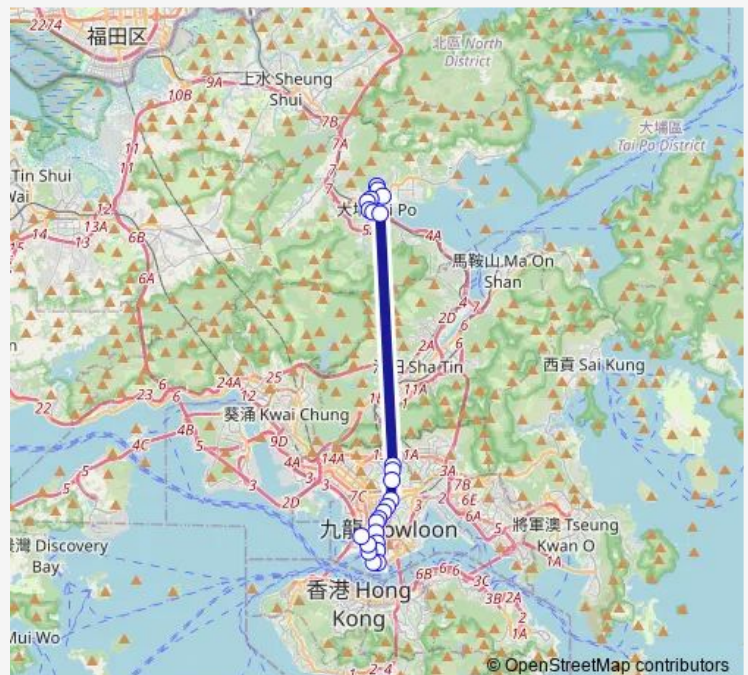

[Ctb] MAN Ming Lane, Nathan Road[[Kmb] MAN Ming Lane YAU MA Tei

[Ctb] Ymca, Waterloo Road[[Kmb] Ymca

[Ctb] Kwong WAH Hospital, Waterloo Road[[Kmb] Kwong WAH Hospital

[Ctb] Victory Avenue, Waterloo Road[[Kmb] Victory Avenue

Route schedule

[Ctb] HSR West Kowloon Station[[Kmb] Jordan (West Kowloon Station) BUS Terminus — [Kmb+Ctb] FU Heng BUS Terminus/
Fu Heng Estate[[Kmb] FU Heng BUS Terminus[[Lwb] FU Heng BUS Terminus

Monday	20:05-00:15 ⁺¹
Tuesday	20:05-00:15 ⁺¹
Wednesday	20:05-00:15 ⁺¹
Thursday	20:05-00:15 ⁺¹
Friday	20:05-00:15 ⁺¹
Saturday	20:00-24:00
Sunday	20:00-24:00

Route info

Direction: [Ctb] HSR West Kowloon Station[[Kmb] Jordan (West Kowloon Station) BUS Terminus

Stops: 25

Trip Duration: 1 hour 8 min

[Ctb] Metropark Hotel Kowloon, Waterloo Road[[Kmb+Ctb] Metropark Hotel Kowloon/
Metropark Hotel Kowloon, Waterloo Road[[Kmb] Metropark Hotel Kowloon