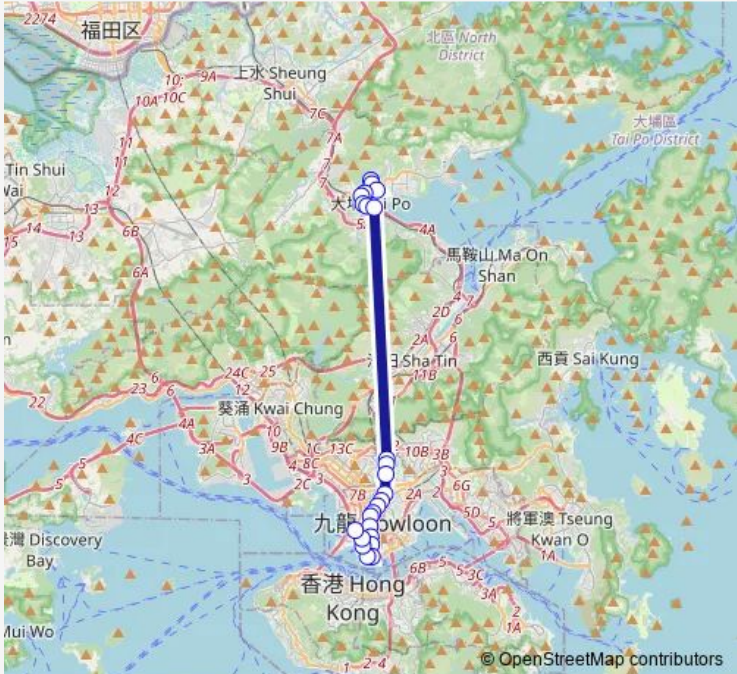

Route schedule

[Ctb] HSR West Kowloon Station[[Kmb] Jordan (West Kowloon Station) BUS Terminus — [Kmb+Ctb] FU Heng BUS Terminus/
Fu Heng Estate[[Kmb] FU Heng BUS Terminus[[Lwb] FU Heng BUS Terminus

Monday	20:03-00:15 ⁺¹
Tuesday	20:03-00:15 ⁺¹
Wednesday	20:03-00:15 ⁺¹
Thursday	20:03-00:15 ⁺¹
Friday	20:03-00:15 ⁺¹
Saturday	20:07-24:00
Sunday	20:07-24:00

Route info

Direction: [Ctb] HSR West Kowloon Station[[Kmb] Jordan (West Kowloon Station) BUS Terminus

Stops: 25

Trip Duration: 1 hour 13 min

[Ctb] Metropark Hotel Kowloon, Waterloo Road[[Kmb+Ctb] Metropark Hotel Kowloon/
Metropark Hotel Kowloon, Waterloo Road[[Kmb] Metropark Hotel Kowloon