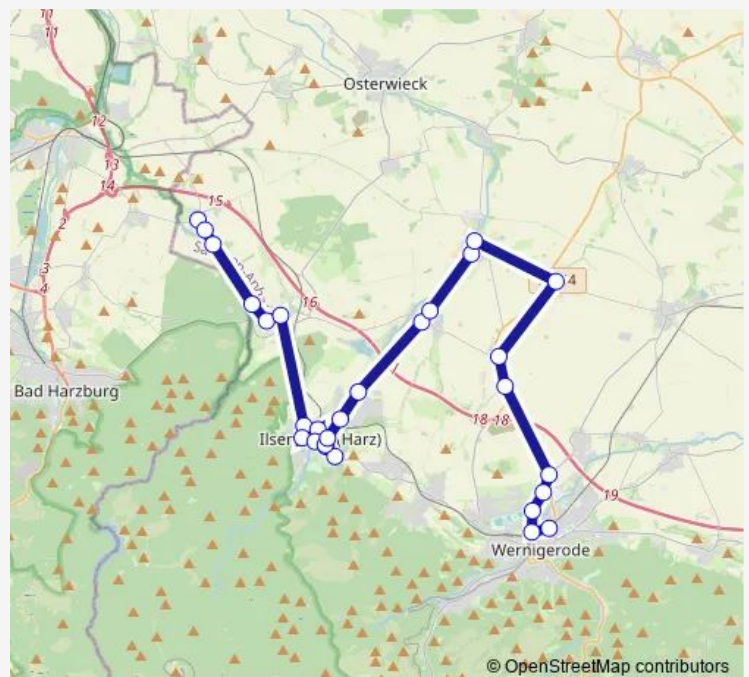

Wernigerode, Neues Rathaus

Wernigerode, Hauptbahnhof (Bus)

### Route schedule

Ilseburg (Harz), Bahnhof (Bus) — Wernigerode, Hauptbahnhof (Bus)

Monday 16:08

Tuesday 16:08

Wednesday —

Thursday 16:08

Friday —

Saturday —

### Route info

Direction: Ilseburg (Harz), Bahnhof (Bus)

Stops: 21

Trip Duration: 0 hour 49 min

271

## Route info

Direction: Abbenrode, Wendeplatz

Stops: 28

Trip Duration: 0 hour 59 min

Wernigerode, Dornbergsweg

Wernigerode, Miniaturenpark

Wernigerode, Neues Rathaus

Wernigerode, Hauptbahnhof (Bus)