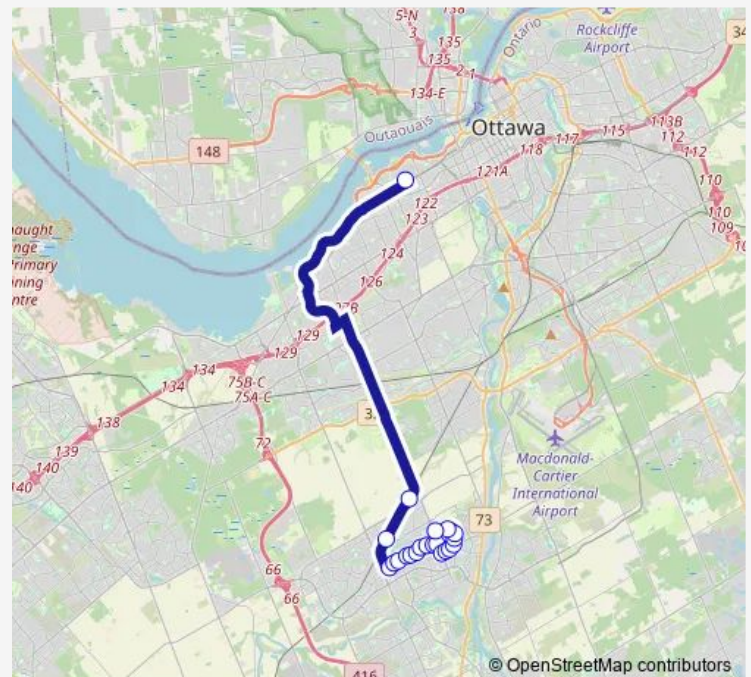

### Route schedule

Stoneway / Woodroffe — Tunney'S Pasture

Monday 05:59-08:11

Tuesday 05:59-08:11

Wednesday 05:59-08:11

Thursday 05:59-08:11

Friday 05:59-08:11

Saturday —

### Route info

Direction: Stoneway / Woodroffe

Stops: 28

Trip Duration: 0 hour 46 min

271 — Tunney's Pasture - Stoneway

Baseline

Iris

Queensway

Lincoln Fields OFF Only

Dominion STN OFF Only

Westboro OFF Only

Tunney'S Pasture

**Direction**

Tunney'S Pasture — Stoneway / Wittingham

21 stops

[Open route schedule](#)