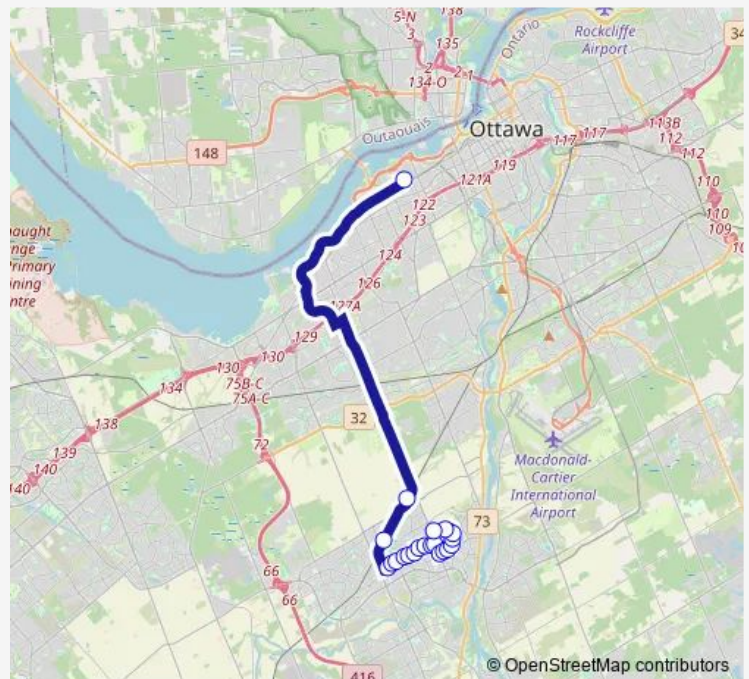

### Route schedule

Tunney'S Pasture G — Stoneway / Wittingham

Monday 15:30-18:26

Tuesday 15:30-18:26

Wednesday 15:30-18:26

Thursday 15:30-18:26

Friday 15:30-18:26

Saturday —

### Route info

Direction: Tunney'S Pasture G

Stops: 21

Trip Duration: 0 hour 46 min

**Direction**

Stoneway / Woodroffe — Tunney'S Pasture C

28 stops

[Open route schedule](#)

## Route schedule

Stoneway / Woodroffe — Tunney'S Pasture C

Monday 05:59-08:11

Tuesday 05:59-08:11

Wednesday 05:59-08:11

Thursday 05:59-08:11

Friday 05:59-08:11

Saturday —

## Route info

Direction: Stoneway / Woodroffe

Stops: 28

Trip Duration: 0 hour 39 min

Dominion STN OFF Only

Westboro OFF Only

Tunney'S Pasture C

271 Bus time schedules and route maps are available in an offline PDF at [busmaps.com](https://busmaps.com). Use the [busmaps.com](https://busmaps.com) website to see live bus times, train schedule or subway schedule, and step-by-step directions for all public transit in Ottawa