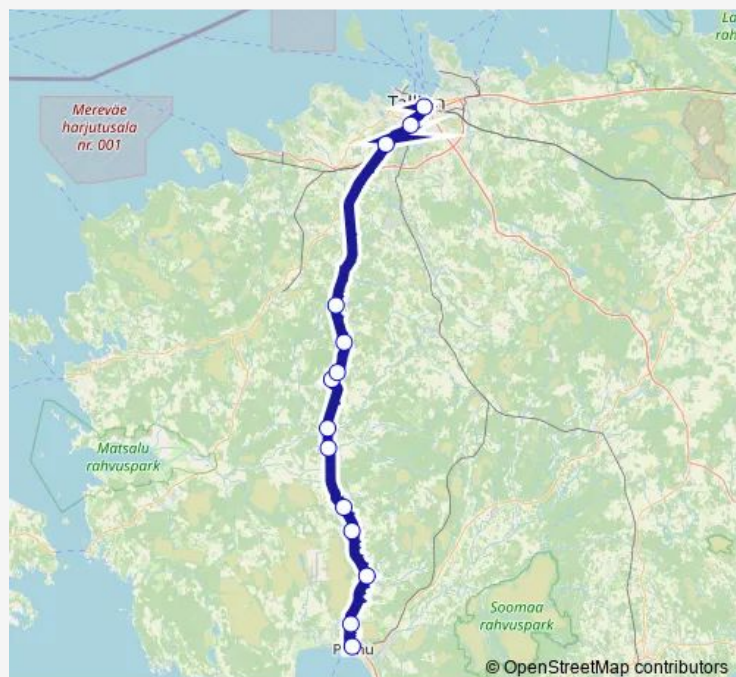

### Route info

Direction: Pärnu bussijaam

Stops: 14

Trip Duration: 2 hour 0 min