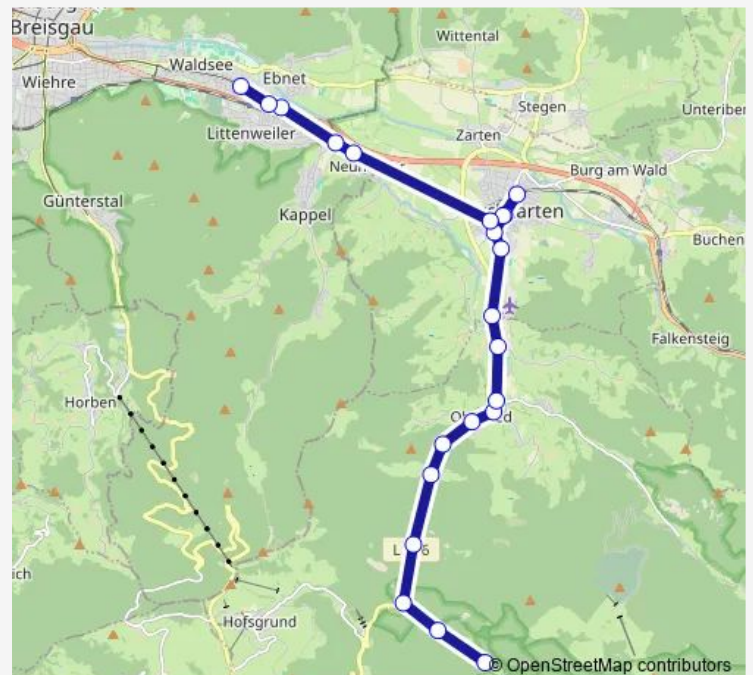

### Route schedule

St. Wilhelm Schule — Freiburg Laßbergstraße

Monday 12:25

Tuesday 12:25

Wednesday 12:25

Thursday 12:25

Friday 12:25

Saturday —

### Route info

Direction: St. Wilhelm Schule

Stops: 28

Trip Duration: 0 hour 30 min

271

BusMaps

Freiburg Löwen

Freiburg Am Hörchersberg