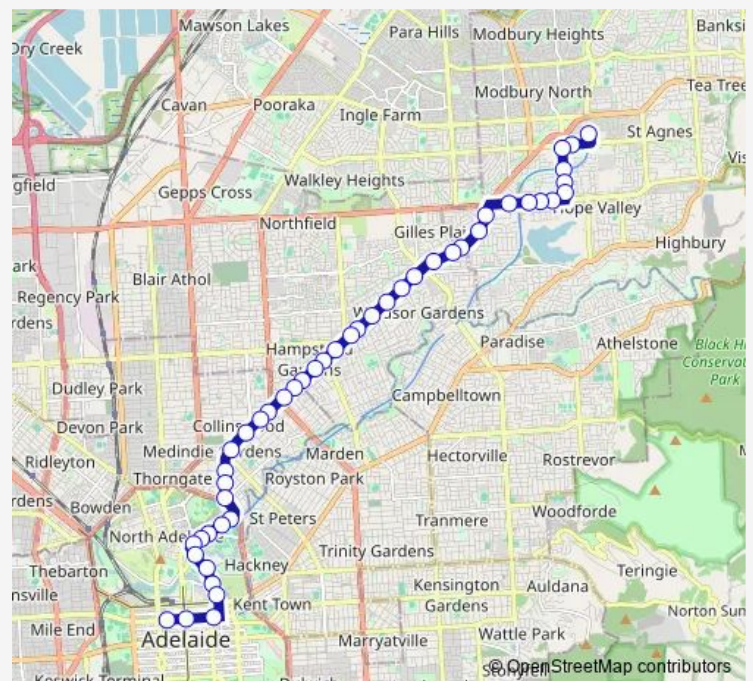

Stop 22 North East Rd - South East side

Route schedule

Zone A Tea Tree Plaza Interchange - West side — Stop W1 Currie St - South side

Monday 06:19-22:35

Tuesday 06:19-22:35

Wednesday 06:19-22:35

Thursday 06:19-22:35

Friday 06:19-22:35

Saturday 08:09-22:02

Sunday 08:09-22:02

Route info

Direction: Zone A Tea Tree Plaza Interchange - West side

Stops: 46

Trip Duration: 0 hour 53 min

271 — Tea Tree Plaza Interchange to City

Stop 21 North East Rd - South East side

Stop 20 North East Rd - South East side

Stop 19 North East Rd - South East side

Stop 18 North East Rd - South East side

Stop 17 North East Rd - South East side

Stop 16 North East Rd - South East side

Stop 15 North East Rd - South East side

Stop 14 North East Rd - South East side

Stop 13 North East Rd - South East side

Stop 11 North East Rd - South East side

Stop 9 Northcote Tce - East side

Stop 8 Northcote Tce - East side