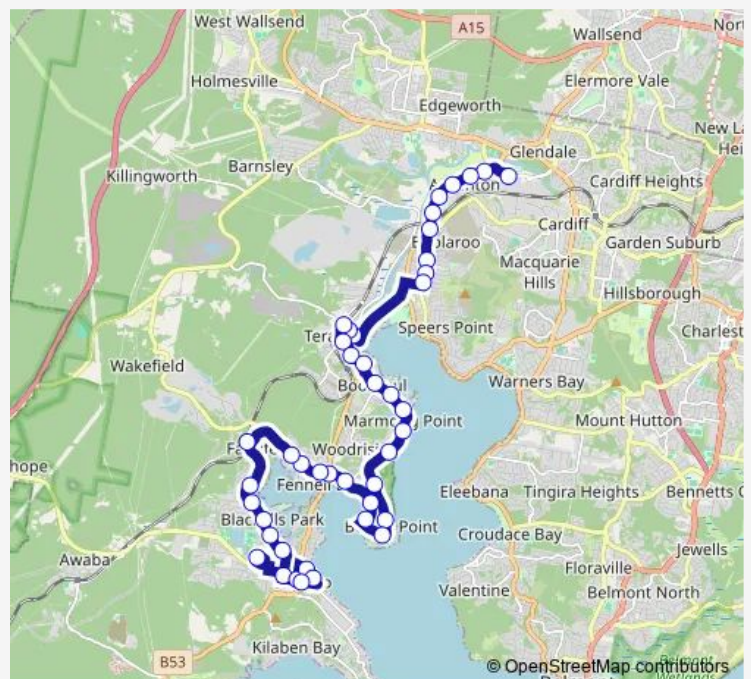

Hayden Brook Rd Opp Primrose St

Hayden Brook Rd Opp Merriwa St

Hayden Brook Rd Opp Vim Cl

Enterprise Way At Atlanta Av

Route schedule

Stockland Glendale, Stand C — The Boulevard Before Cary St

Monday 10:32-16:32

Tuesday 10:32-16:32

Wednesday 10:32-16:32

Thursday 10:32-16:32

Friday 10:32-16:32

Saturday —

Sunday —

Route info

Direction: Stockland Glendale, Stand C

Stops: 43

Trip Duration: 0 hour 43 min

271 — Toronto to Glendale

Enterprise Way Opp Willai St

The Ridgeway Opp Koiyong Pl

The Ridgeway Opp Glen Mitchell St

Middle Point Rd At Macquarie St

Bay Rd Opp Lochend Pl